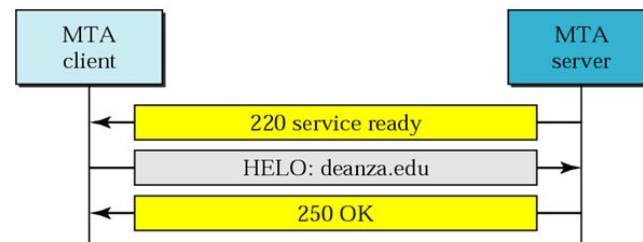

# Simple Mail Transfer Protocol

**Table 20.4 Commands**

<i>Keyword</i>	<i>Argument(s)</i>
HELO	Sender's host name
MAIL FROM	Sender of the message
RCPT TO	Intended recipient of the message
DATA	Body of the mail
QUIT	
RSET	
VERFY	Name of recipient to be verified
NOOP	
TURN	
EXPN	Mailing list to be expanded
HELP	Command name
SEND FROM	Intended recipient of the message
SMOL FROM	Intended recipient of the message
SMAL FROM	Intended recipient of the message

**Figure 20.16** *Connection establishment*