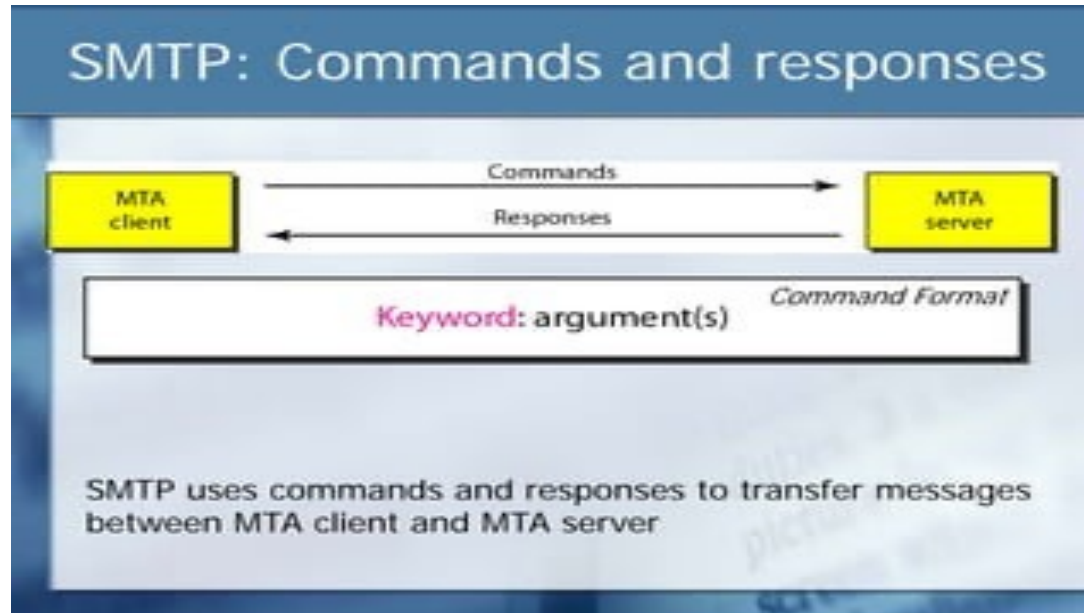

# Simple Mail Transfer Protocol

**Table 20.4 Commands**

<i>Keyword</i>	<i>Argument(s)</i>
HELO	Sender's host name
MAIL FROM	Sender of the message
RCPT TO	Intended recipient of the message
DATA	Body of the mail
QUIT	
RSET	
VERFY	Name of recipient to be verified
NOOP	
TURN	
EXPN	Mailing list to be expanded
HELP	Command name
SEND FROM	Intended recipient of the message
SMOL FROM	Intended recipient of the message
SMAL FROM	Intended recipient of the message