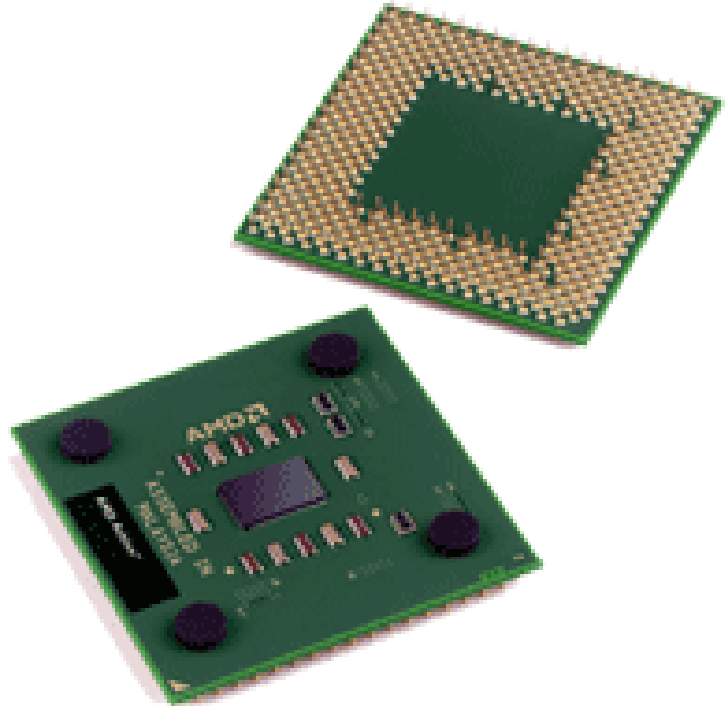

**PROBLEM SOLVING AND C PROGRAMMING**

**I YEAR - I SEM**

**TOPIC 1 – Introduction to Problem Solving Techniques**

**TOPIC 2 – COMPUTER HARDWARE**

Processing Unit (CPU)

Unit

ces

vices

Storage Devices

Processing Unit:

of the computer.

ects and controls the entire  
ter system and performs all  
etic and logical operations

- Memory Unit:

- Where the programs and data
- READ ONLY MEMORY (ROM) is used in a pre-programmed computer in the Basic Input Output System
- RANDOM ACCESS MEMORY (RAM) is used to store the programs and data that will run. Exists only when the

programs to be sent to the CPU.

e

Wide angle

Play&Plug

Video Call

Built-in MIC

Types  
of keyboards  
ergonomic  
keyboards  
wireless  
keyboards  
touch  
keyboards

- Two Types of Mouse
  - Mechanical: a type of computer mouse that uses a rubber or metal ball on its underside. The ball can roll in every direction.
  - Optical: This type uses a laser for tracking the mouse's movement.

## Monitor

Tube (CRT)

l Display (LCD)