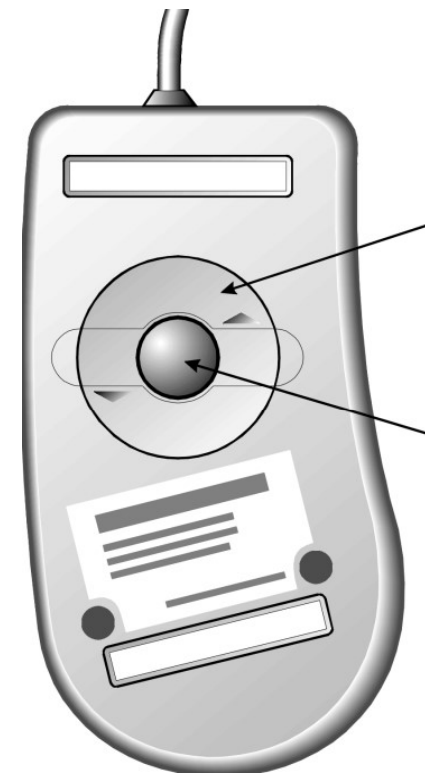

Storage Devices

Processing Unit:

of the computer.

ects and controls the entire  
ter system and performs all  
etic and logical operations

- Memory Unit:

- Where the programs and data
- READ ONLY MEMORY (ROM) is used in a pre-programmed computer in the Basic Input Output System
- RANDOM ACCESS MEMORY (RAM) is used to store the programs and data that will run. Exists only when the

programs to be sent to the CPU.

e

Wide angle

Play&Plug

Video Call

Built-in MIC

Types  
of keyboards  
ergonomic  
keyboards  
wireless  
keyboards  
touch  
keyboards

- Two Types of Mouse
  - Mechanical: a type of computer mouse that uses a rubber or metal ball on its underside. The ball can roll in every direction.
  - Optical: This type uses a laser for tracking the mouse's movement.

es  
scanners  
ers  
readers  
and mark recognition devices

- Camera Types
  - Digital Cameras
  - Digital Video Cameras

es: Media used by the computer in displaying its responses to our requests and

- Monitor
- Audio Speakers
- Printer

## Monitor

Tube (CRT)

l Display (LCD)