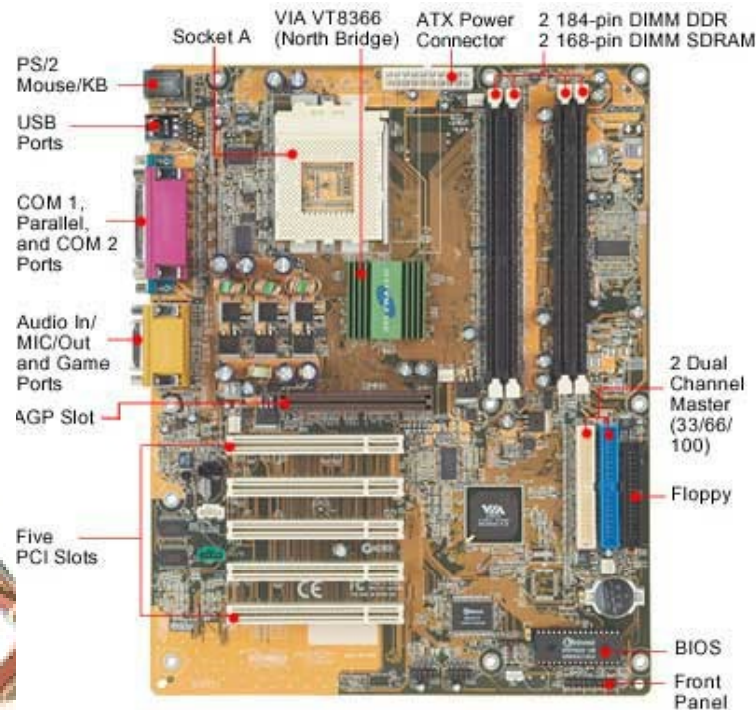

Power Supply

- Responsible for powering every device in your computer.

Motherboard

- The physical arrangement of components in a computer that connects the computer's basic components. Like
  - Microprocessor
  - Coprocessor
  - Memory
  - Basic Input/Output System (BIOS)
  - Expansion Cards
  - Interconnects