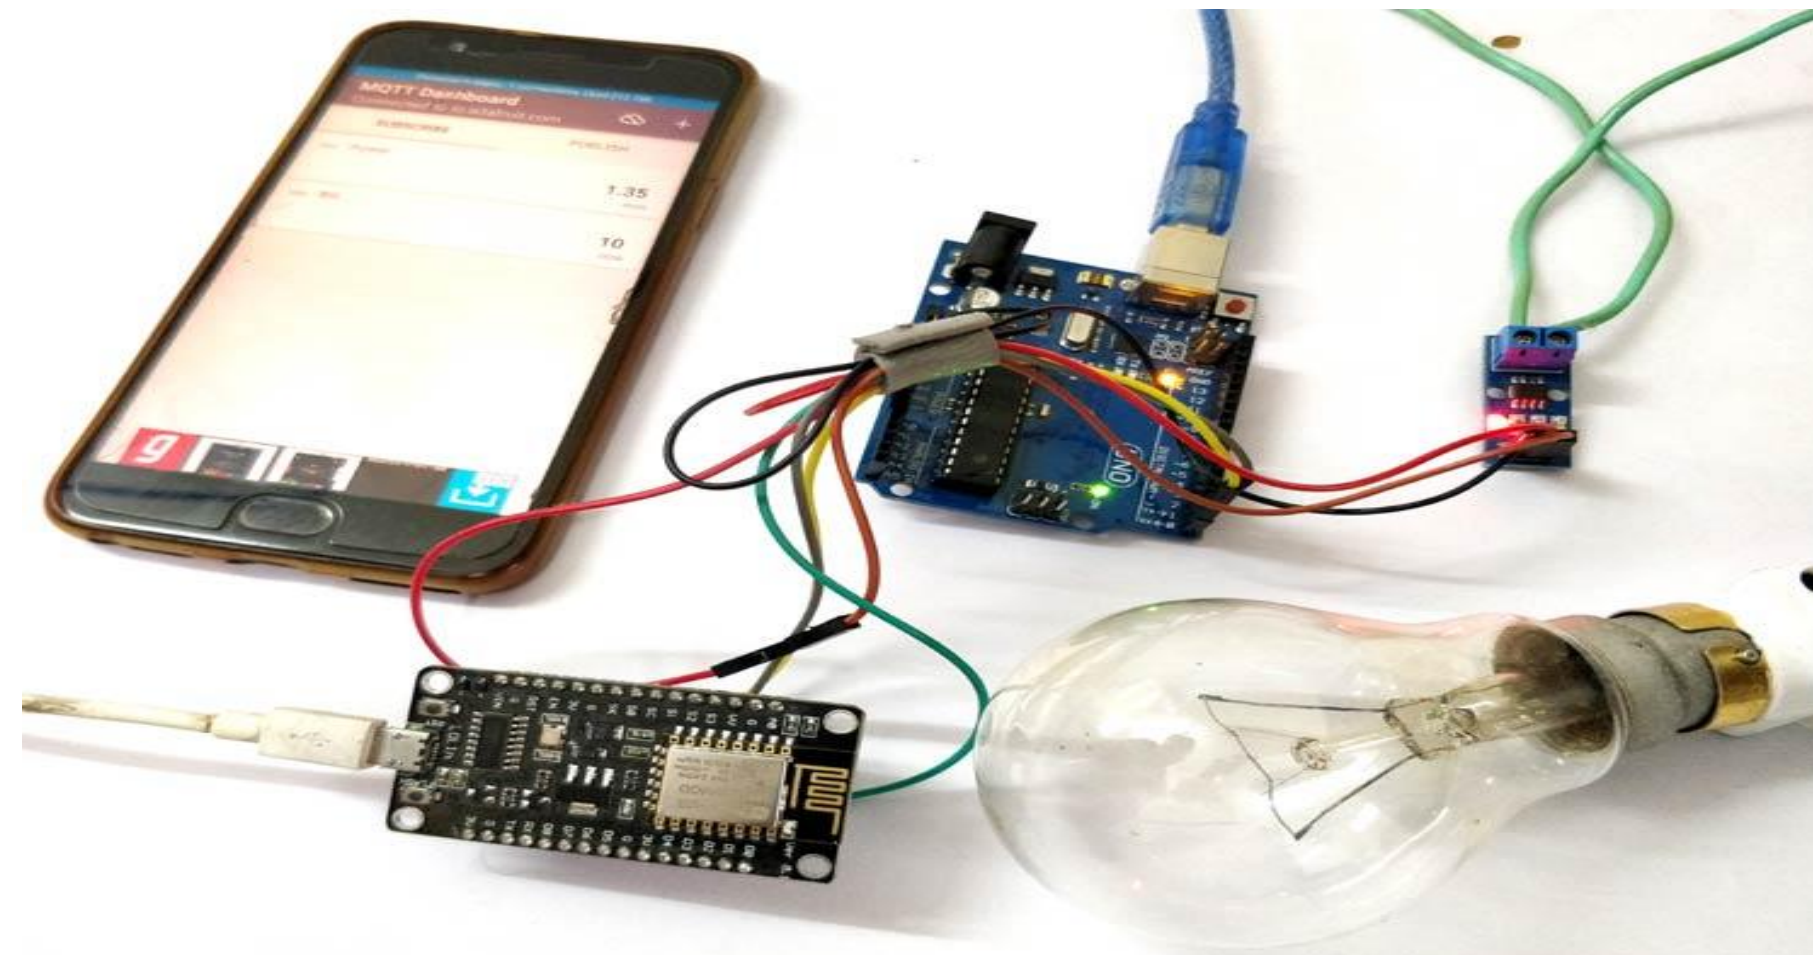

ADAPTING IOT IMPLEMENTATION STRATEGY TO THE CITY SIZE

THE RELEVANCE OF IOT APPLICATIONS FOR SMALLER SMART CITIES

	Highly relevant	Can be implemented with certain restrictions	The value is questionable
Traffic management			✓
Parking	✓		
Public transport		✓	
Utilities			✓
Street lighting	✓		
Waste management	✓		
Environment		✓	
Public safety		✓	

ITERATIVE APPROACH TO IMPLEMENTING SMART CITY SOLUTIONS

APPLICATIONS OF IOT IN AN INTEGRATED SMART ENERGY SYSTEM

WHAT IS SMART LIVING IN IOT?

The Internet of Things (IoT) connects smart devices and technologies to provide users with the data to live lives more efficiently. Home Smart Living with the Internet of Things.

ASSESSMENT - 1

EXPLAIN THE IMPLEMENTATION PROCESS OF SMART TRAFFIC MANAGEMENT SYSTEM

ASSESSMENT - 2

DRAW THE BLOCK DIAGRAM OF IOT BASED SMART ENERGY MANAGEMENT SYSTEM

References

<https://www.conurets.com/5-major-applications-of-iot-in-transportation/>
<https://pcplanet-eg.com/smart-living-internet-things/>
<https://koreascience.kr/article/JAKO201919761178666.page>
<https://www.javatpoint.com/iot-transportation>