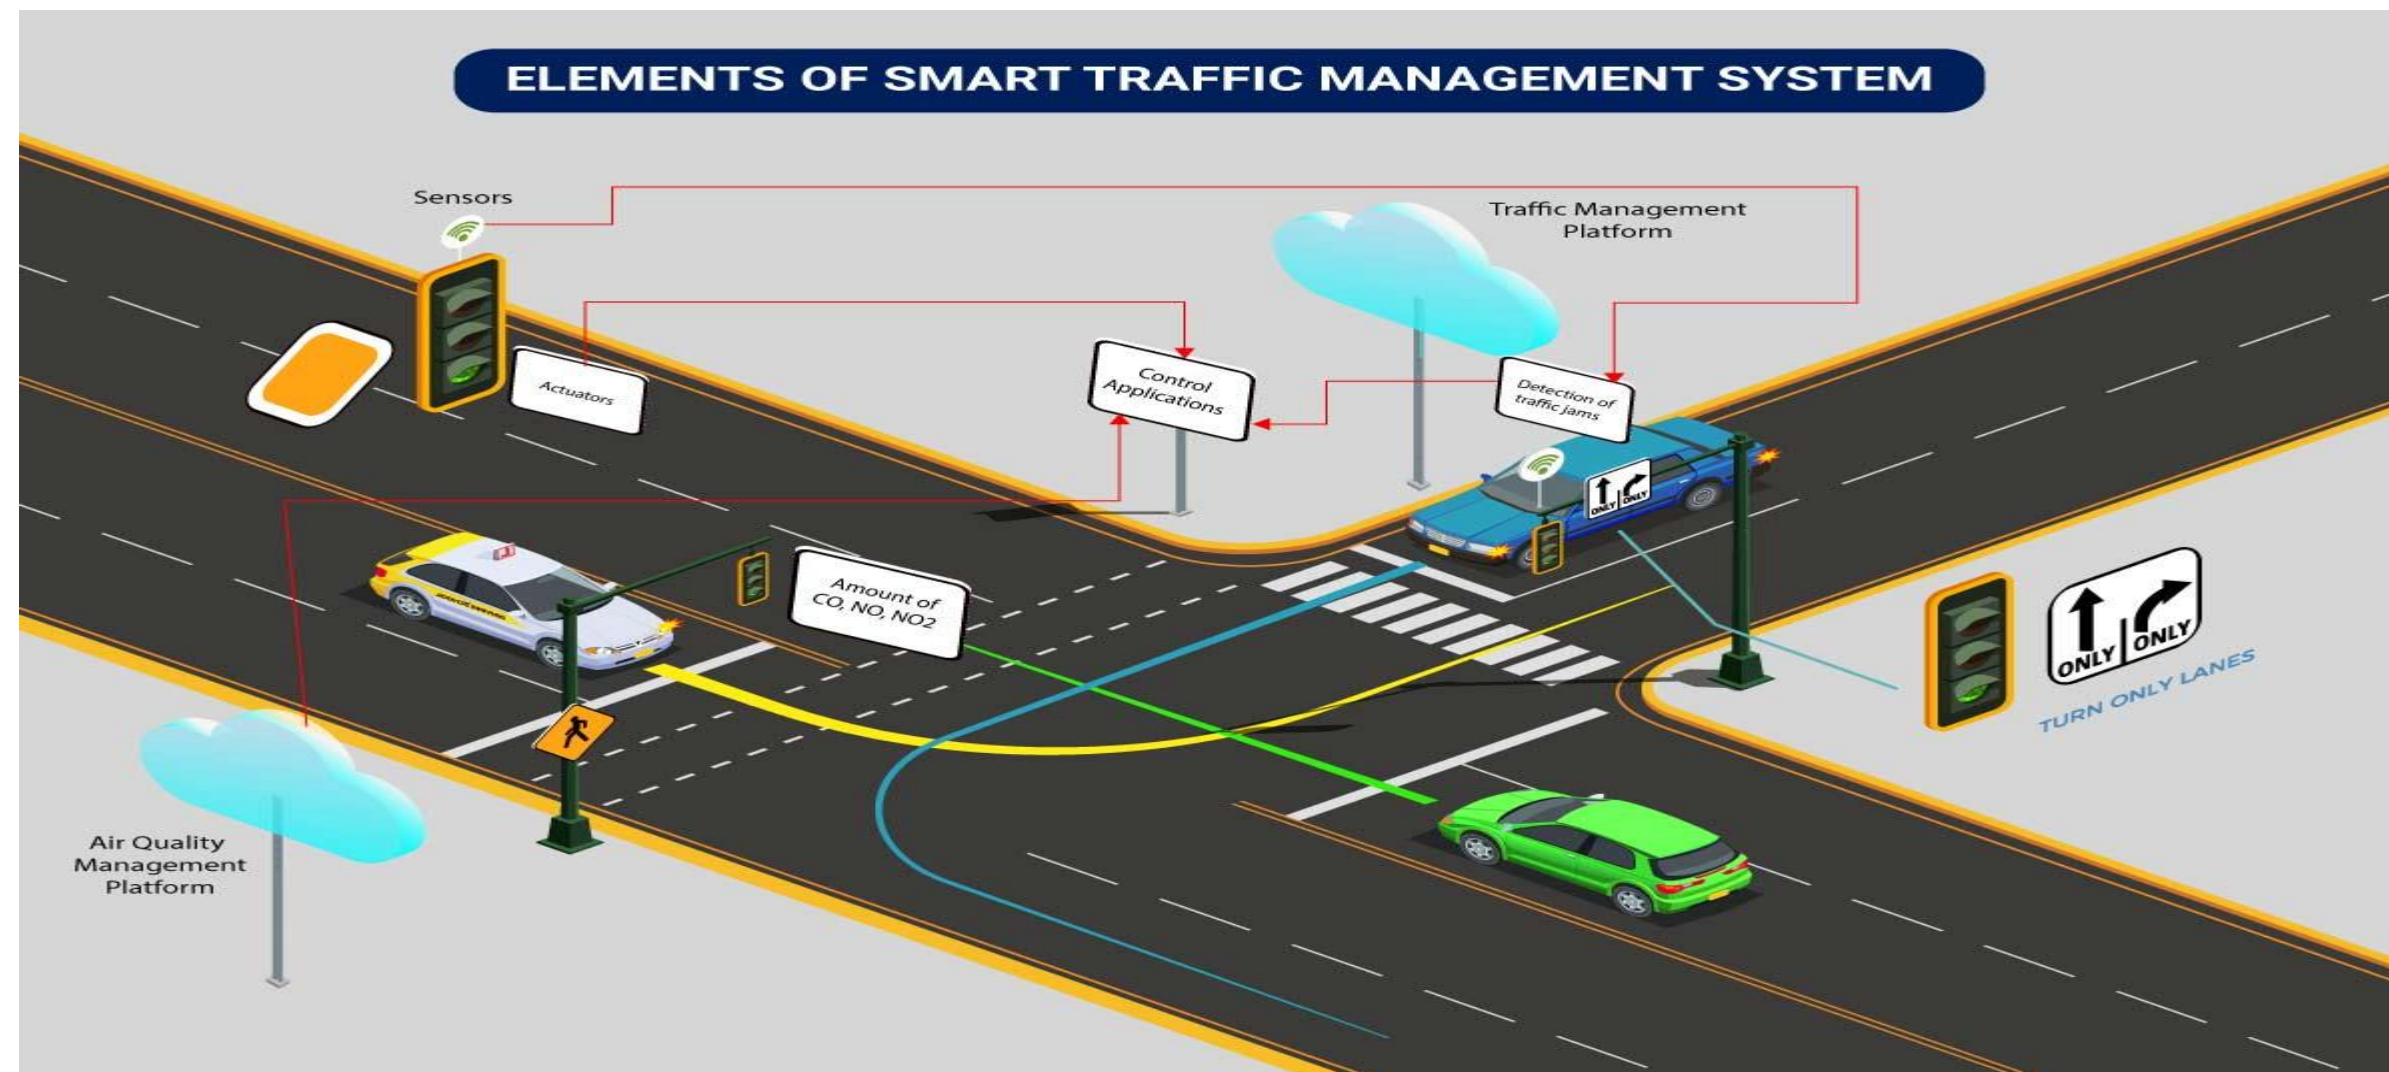

EXPLAIN THE IMPLEMENTATION PROCESS OF SMART TRAFFIC MANAGEMENT SYSTEM