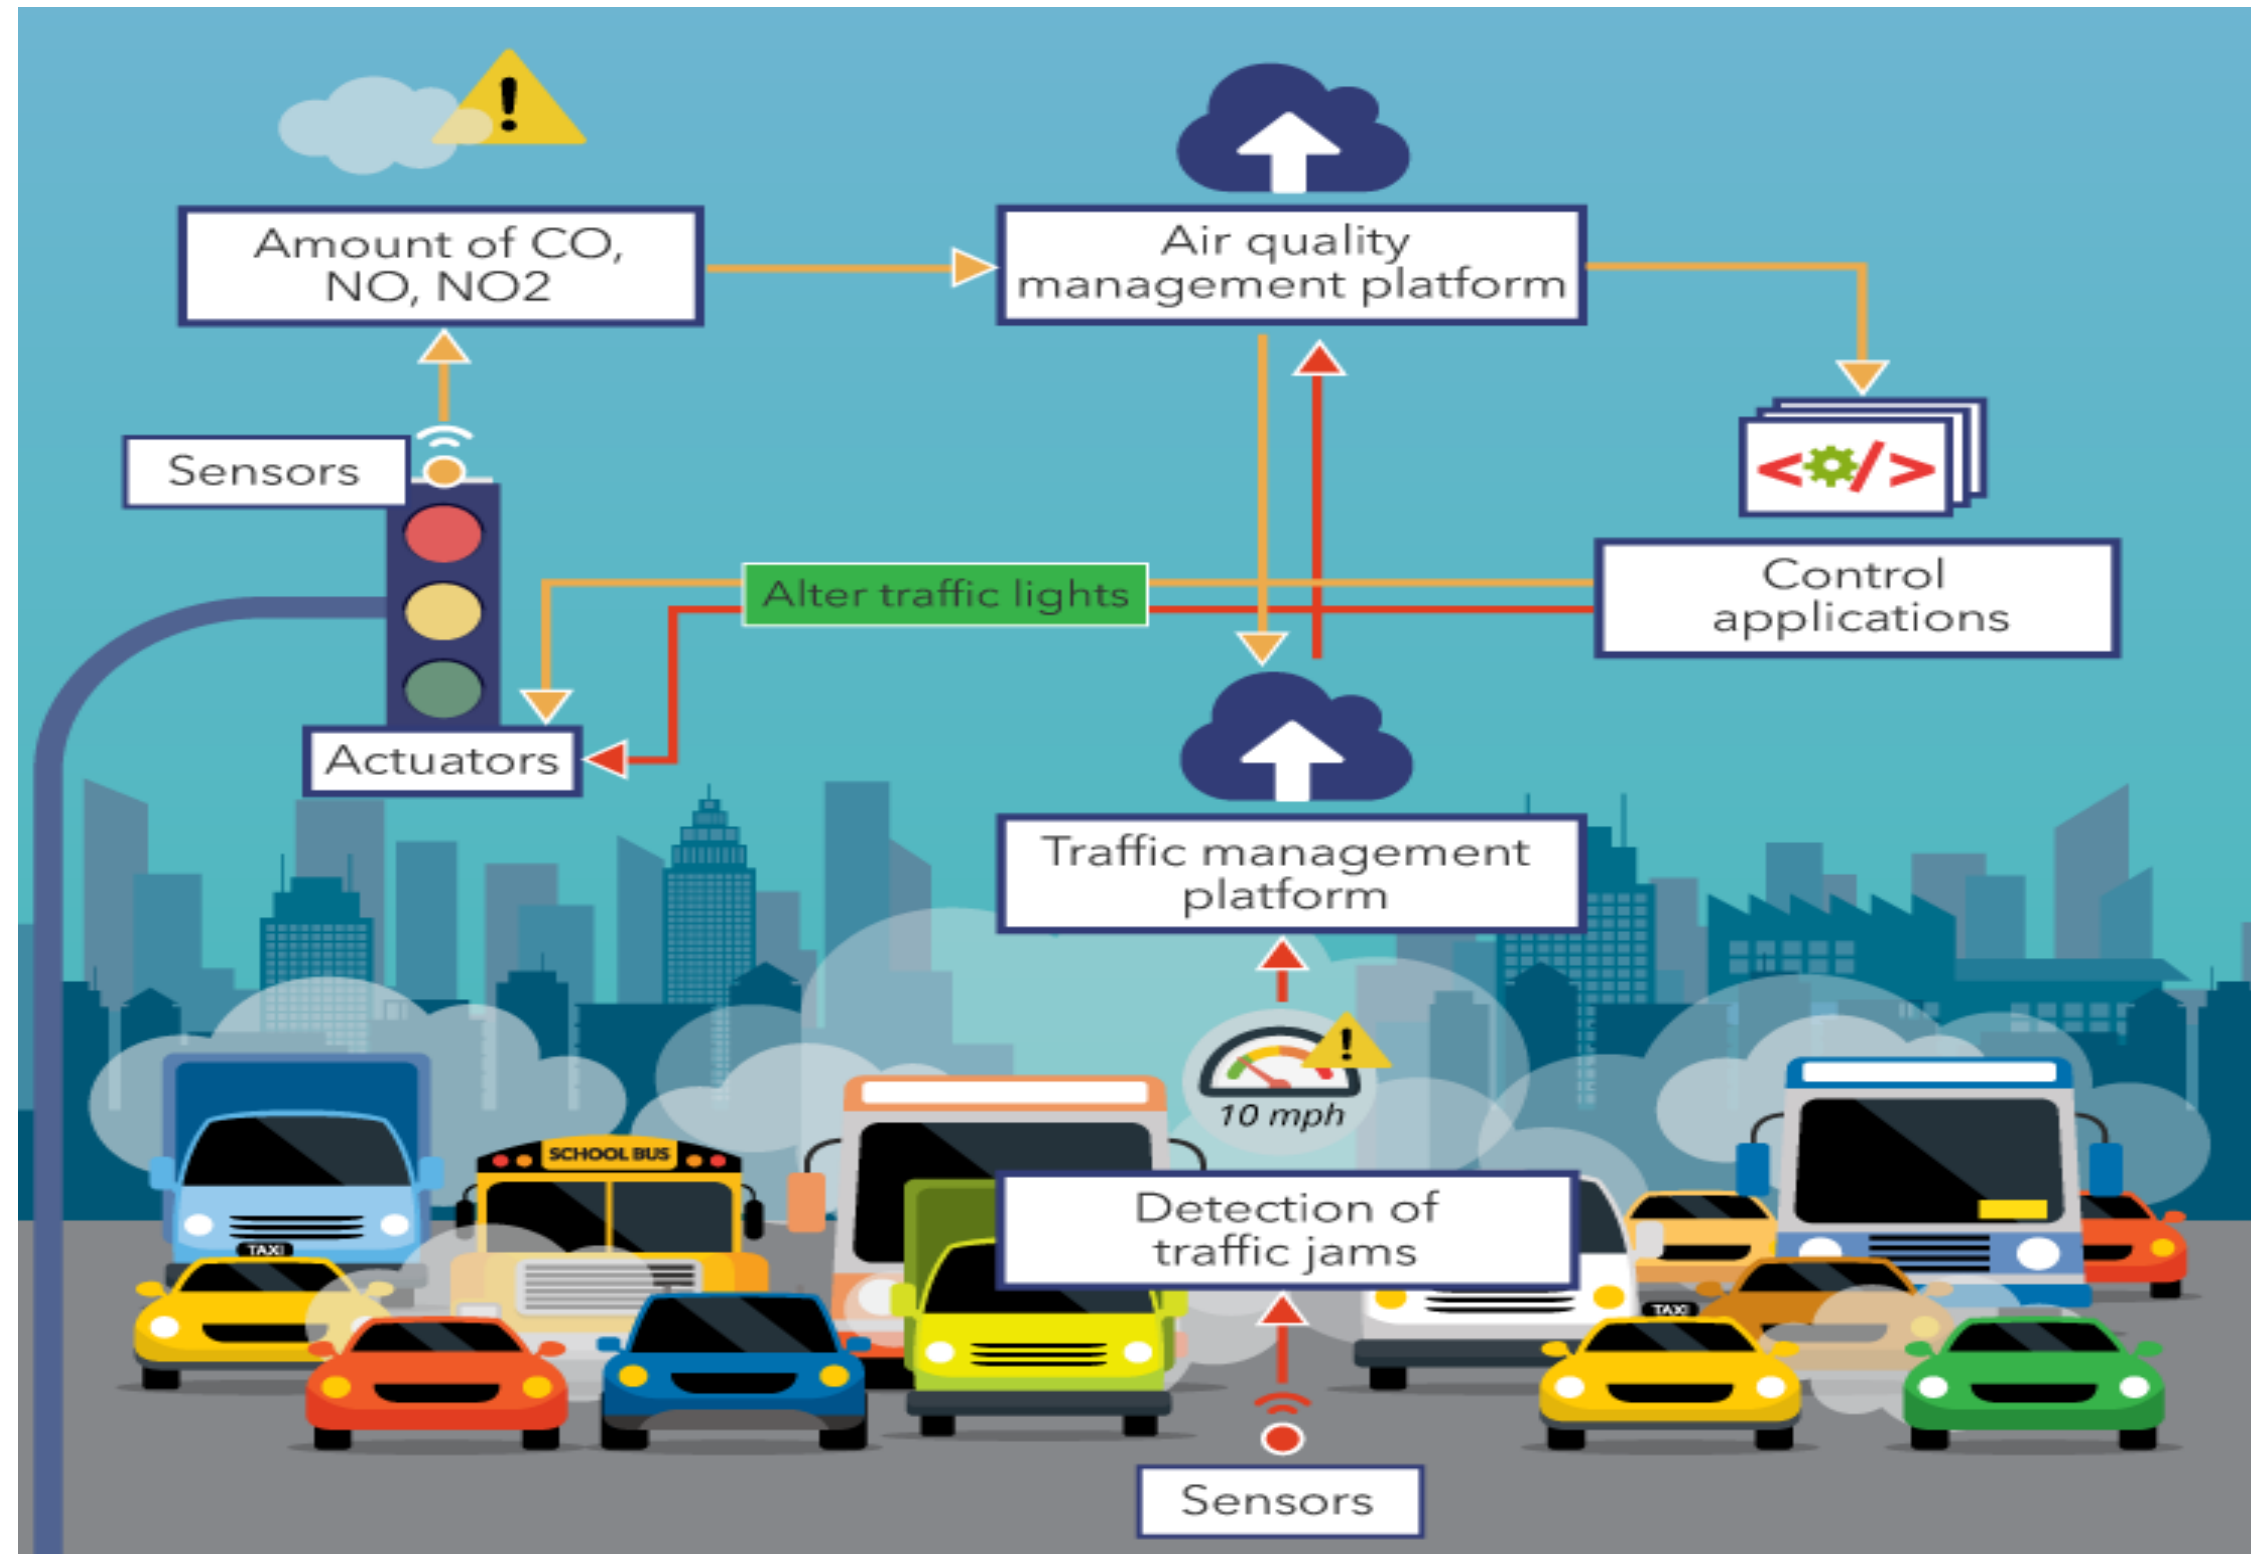

- IoT in transportation incorporates a wide network of embedded sensors, actuators, smart objects and other intelligent devices.
- This network collects data about the real-world scenario and transmits it over the specialized software to transform that data into useful information.

SMART CITY

A smart city uses Internet of Things (IoT) sensors in urban areas to collect data and automate systems such as traffic, energy use, and waste management. By doing so, smart cities improve the efficiency of urban services, reduce costs, and deliver a higher standard of living.

ADAPTING IOT IMPLEMENTATION STRATEGY TO THE CITY SIZE

THE RELEVANCE OF IOT APPLICATIONS FOR SMALLER SMART CITIES

	Highly relevant	Can be implemented with certain restrictions	The value is questionable
Traffic management			✓
Parking	✓		
Public transport		✓	
Utilities			✓
Street lighting	✓		
Waste management	✓		
Environment		✓	
Public safety		✓	

ITERATIVE APPROACH TO IMPLEMENTING SMART CITY SOLUTIONS

APPLICATIONS OF IOT IN AN INTEGRATED SMART ENERGY SYSTEM

WHAT IS SMART LIVING IN IOT?

The Internet of Things (IoT) connects smart devices and technologies to provide users with the data to live lives more efficiently. Home Smart Living with the Internet of Things.