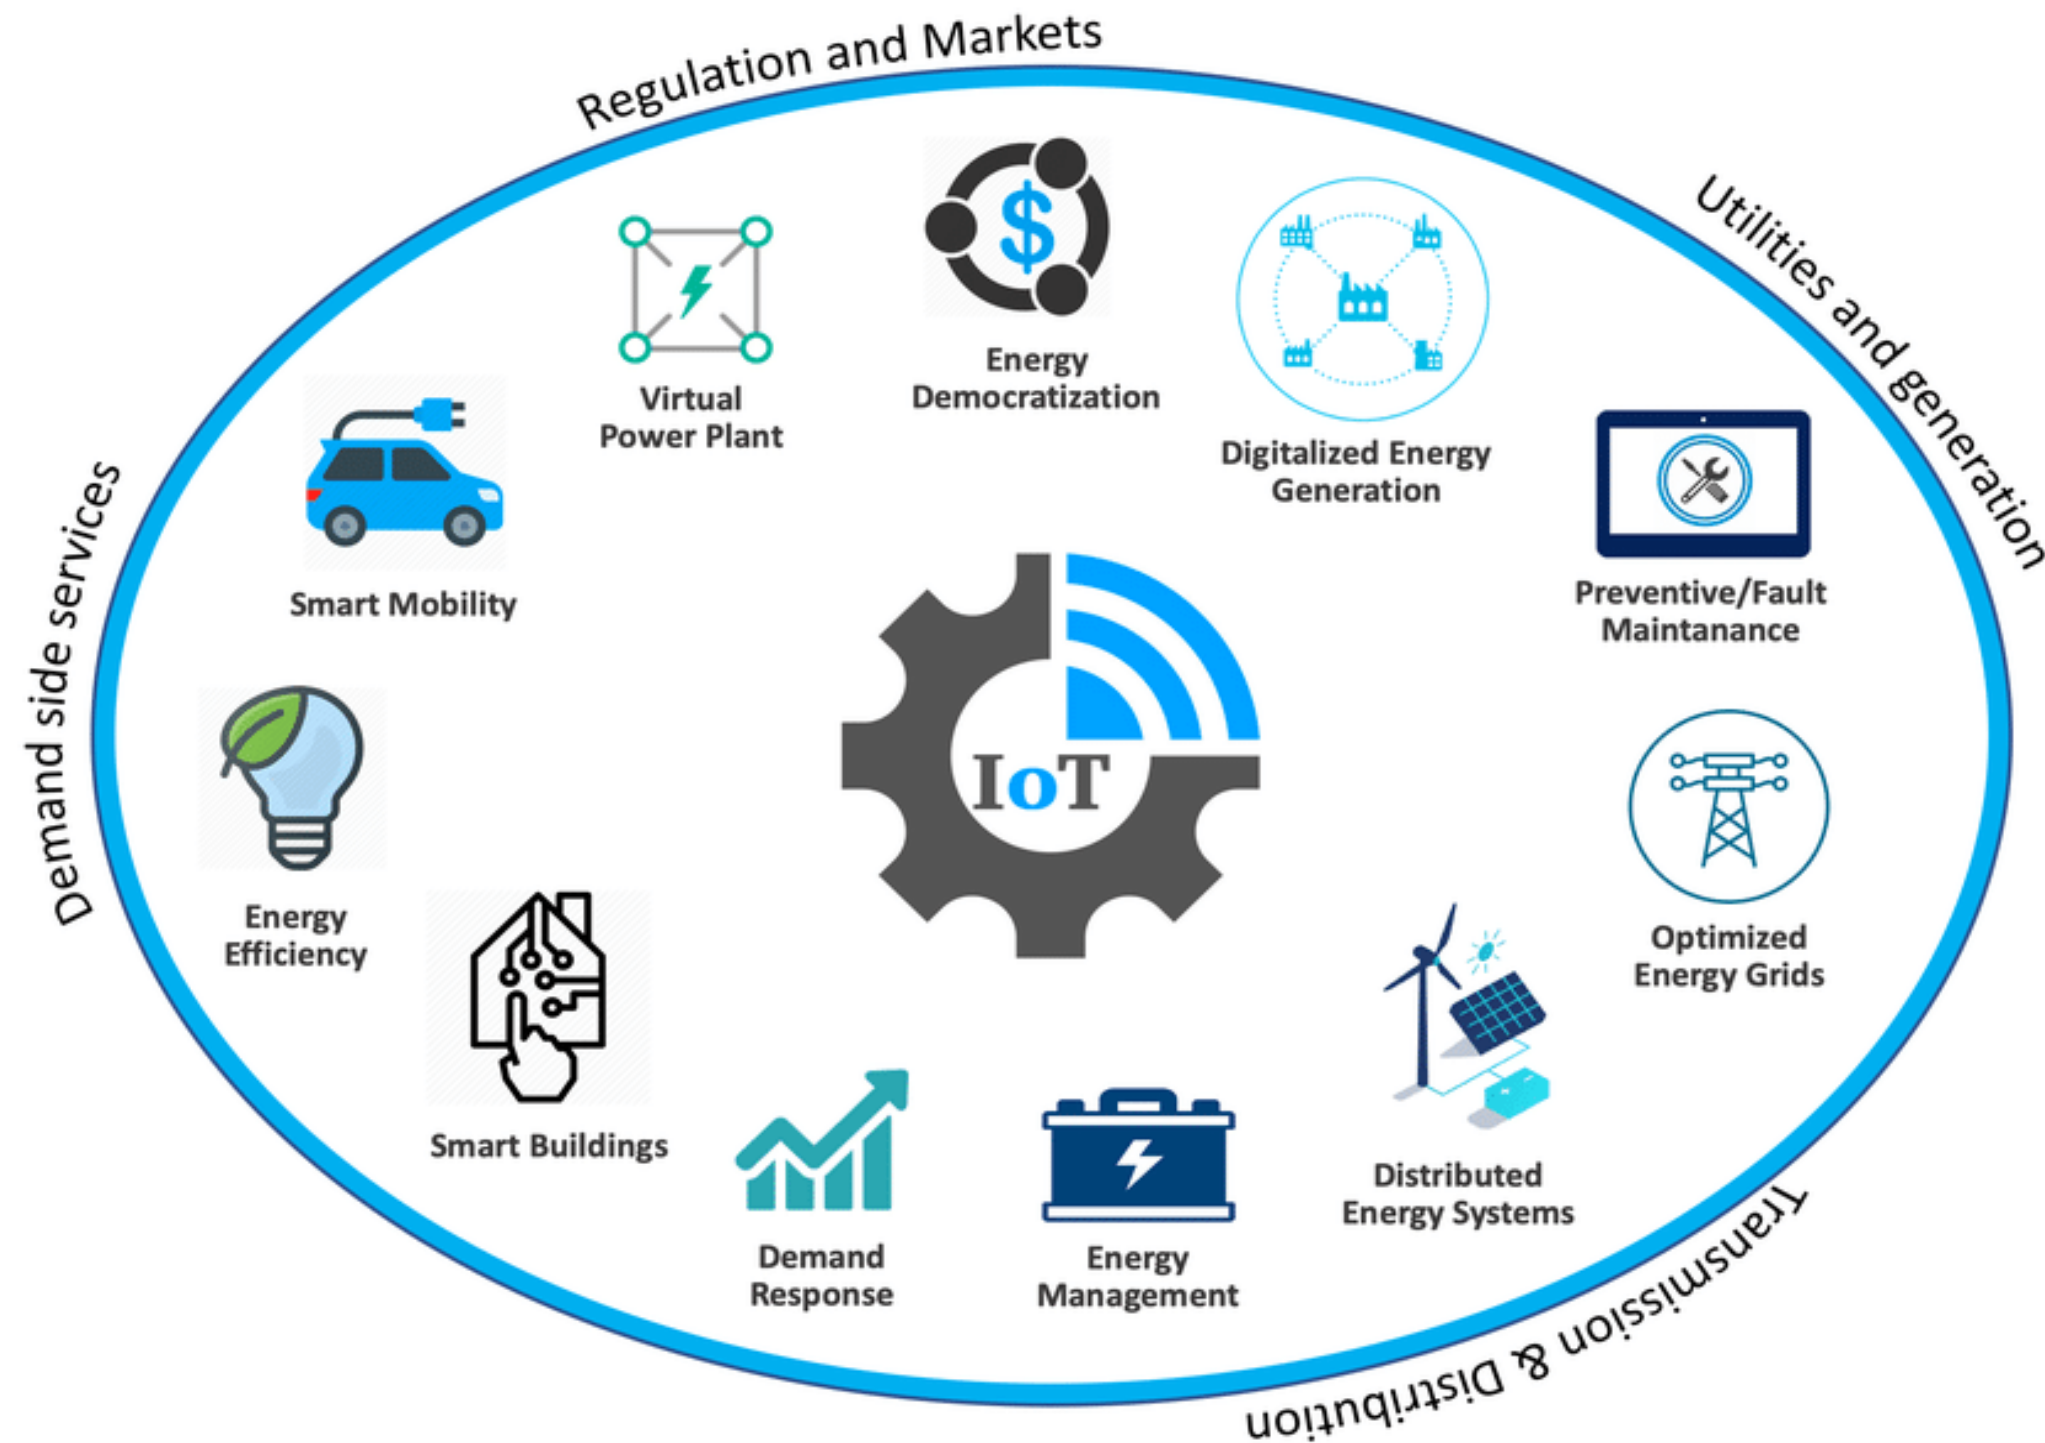

- IoT in transportation incorporates a wide network of embedded sensors, actuators, smart objects and other intelligent devices.
- This network collects data about the real-world scenario and transmits it over the specialized software to transform that data into useful information.

SMART CITY

A smart city uses Internet of Things (IoT) sensors in urban areas to collect data and automate systems such as traffic, energy use, and waste management. By doing so, smart cities improve the efficiency of urban services, reduce costs, and deliver a higher standard of living.

ADAPTING IOT IMPLEMENTATION STRATEGY TO THE CITY SIZE

THE RELEVANCE OF IOT APPLICATIONS FOR SMALLER SMART CITIES

	Highly relevant	Can be implemented with certain restrictions	The value is questionable
Traffic management			✓
Parking	✓		
Public transport		✓	
Utilities			✓
Street lighting	✓		
Waste management	✓		
Environment		✓	
Public safety		✓	

ITERATIVE APPROACH TO IMPLEMENTING SMART CITY SOLUTIONS

APPLICATIONS OF IOT IN AN INTEGRATED SMART ENERGY SYSTEM

WHAT IS SMART LIVING IN IOT?

The Internet of Things (IoT) connects smart devices and technologies to provide users with the data to live lives more efficiently. Home Smart Living with the Internet of Things.