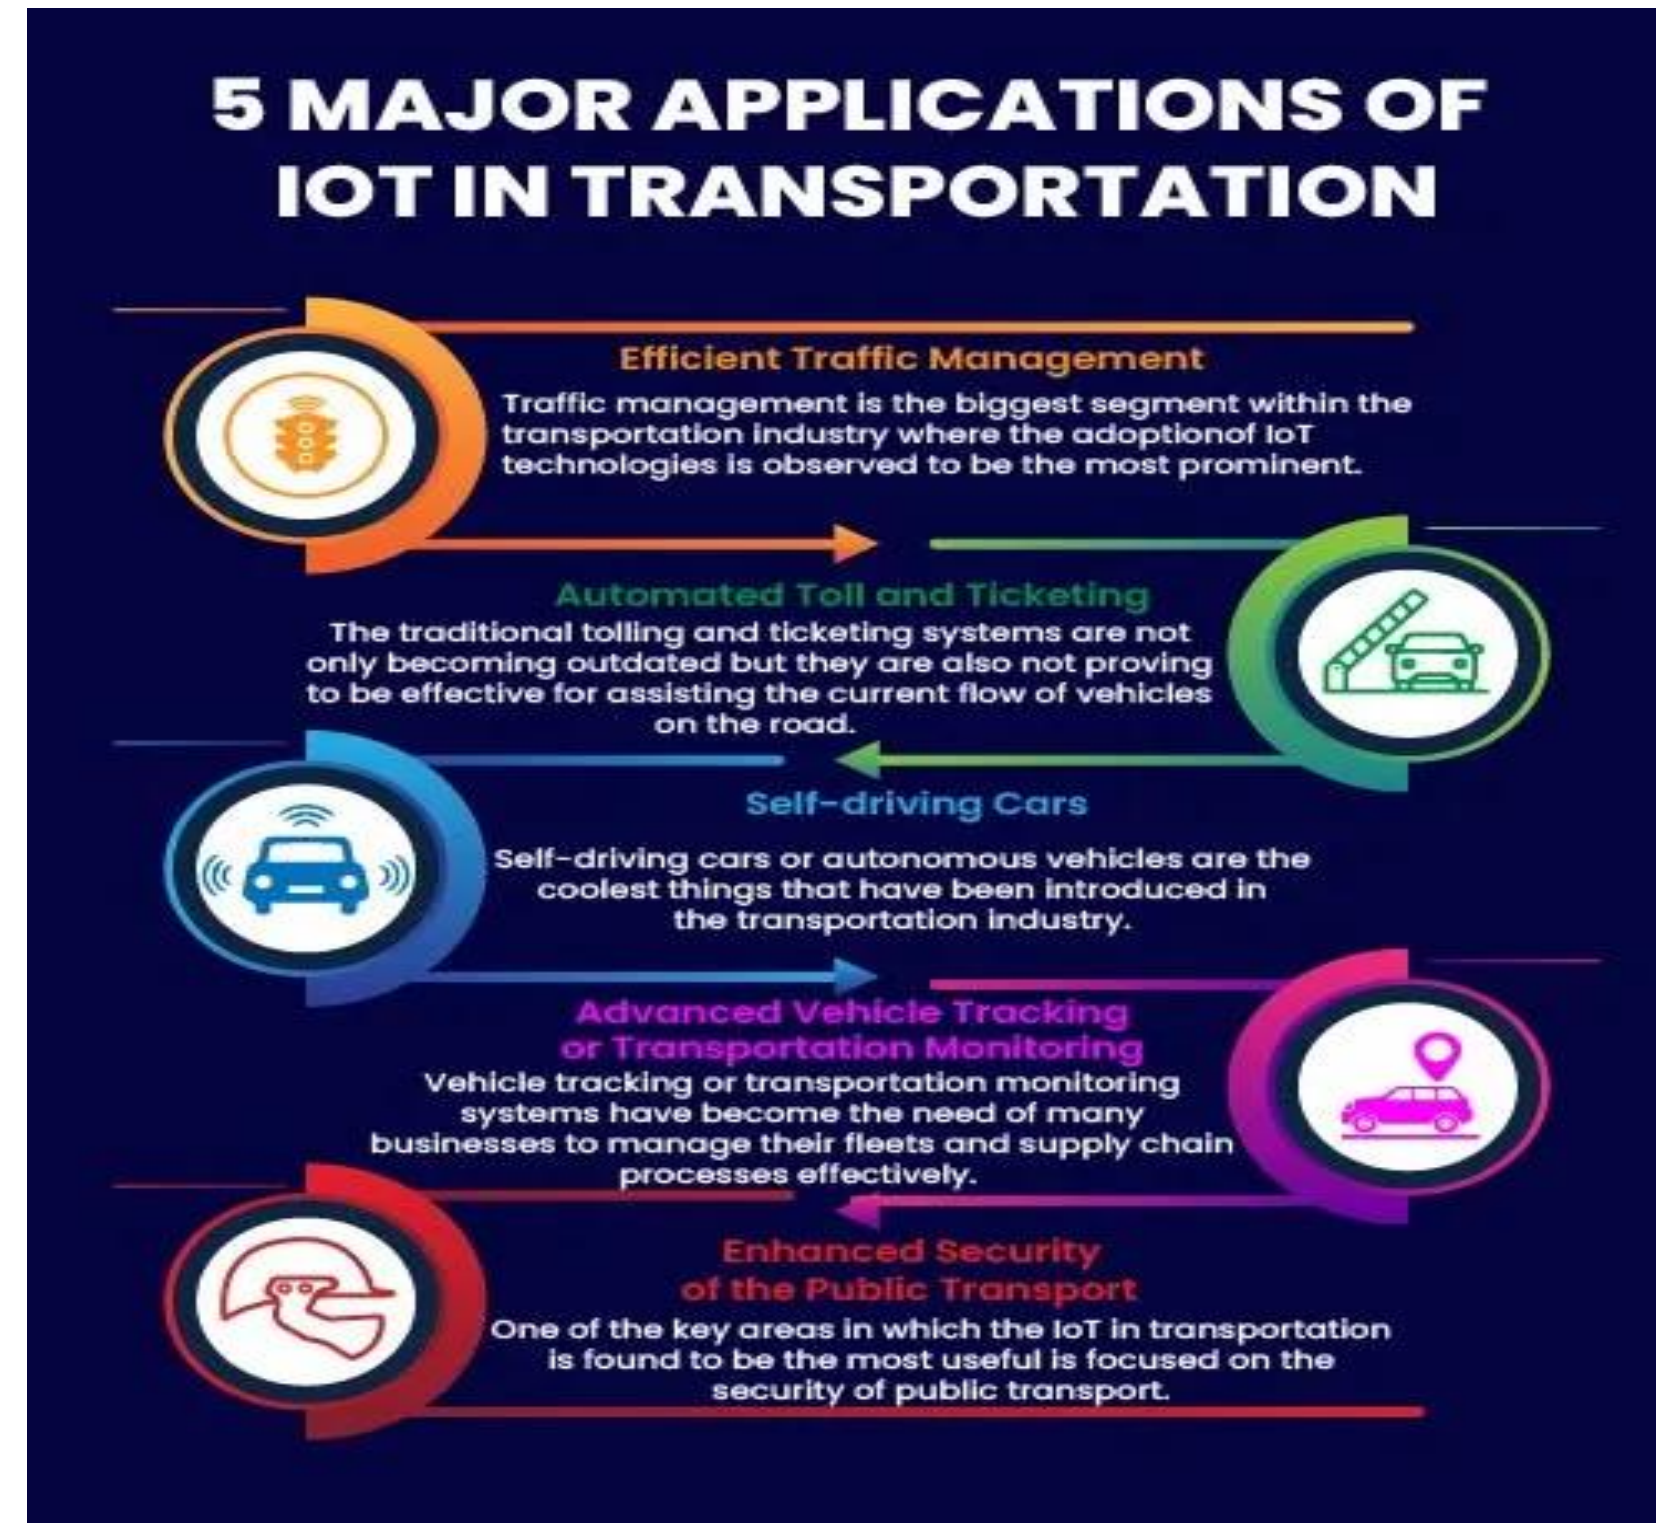

DEPARTMENT OF ELECTRICAL AND ELECTRONICS ENGINEERING

16EET304/ IOT for Electrical Sciences
III YEAR VI SEM

UNIT 1 – INTRODUCTION

TOPIC 5 – Smart transportation, smart cities, smart living, smart energy

HOW IS IOT USED IN SMART TRANSPORTATION?

- IoT in transportation incorporates a wide network of embedded sensors, actuators, smart objects and other intelligent devices.
- This network collects data about the real-world scenario and transmits it over the specialized software to transform that data into useful information.

5 Major Applications of IoT in Transportation

Applications of IoT in Transportation

- The applications of IoT in transportation are growing rapidly and the benefits of utilizing IoT for enabling smart transportation are limitless.
- The revolution in the transportation industry has been made possible by IoT technologies which are less likely to become obsolete in the near future.
- The applications of IoT in transportation are not limited to traffic management, real-time tracking, self-driving cars and security, and as the future prevails, IoT will continue to make transportation smarter.

SMART CITY

A smart city uses Internet of Things (IoT) sensors in urban areas to collect data and automate systems such as traffic, energy use, and waste management. By doing so, smart cities improve the efficiency of urban services, reduce costs, and deliver a higher standard of living.