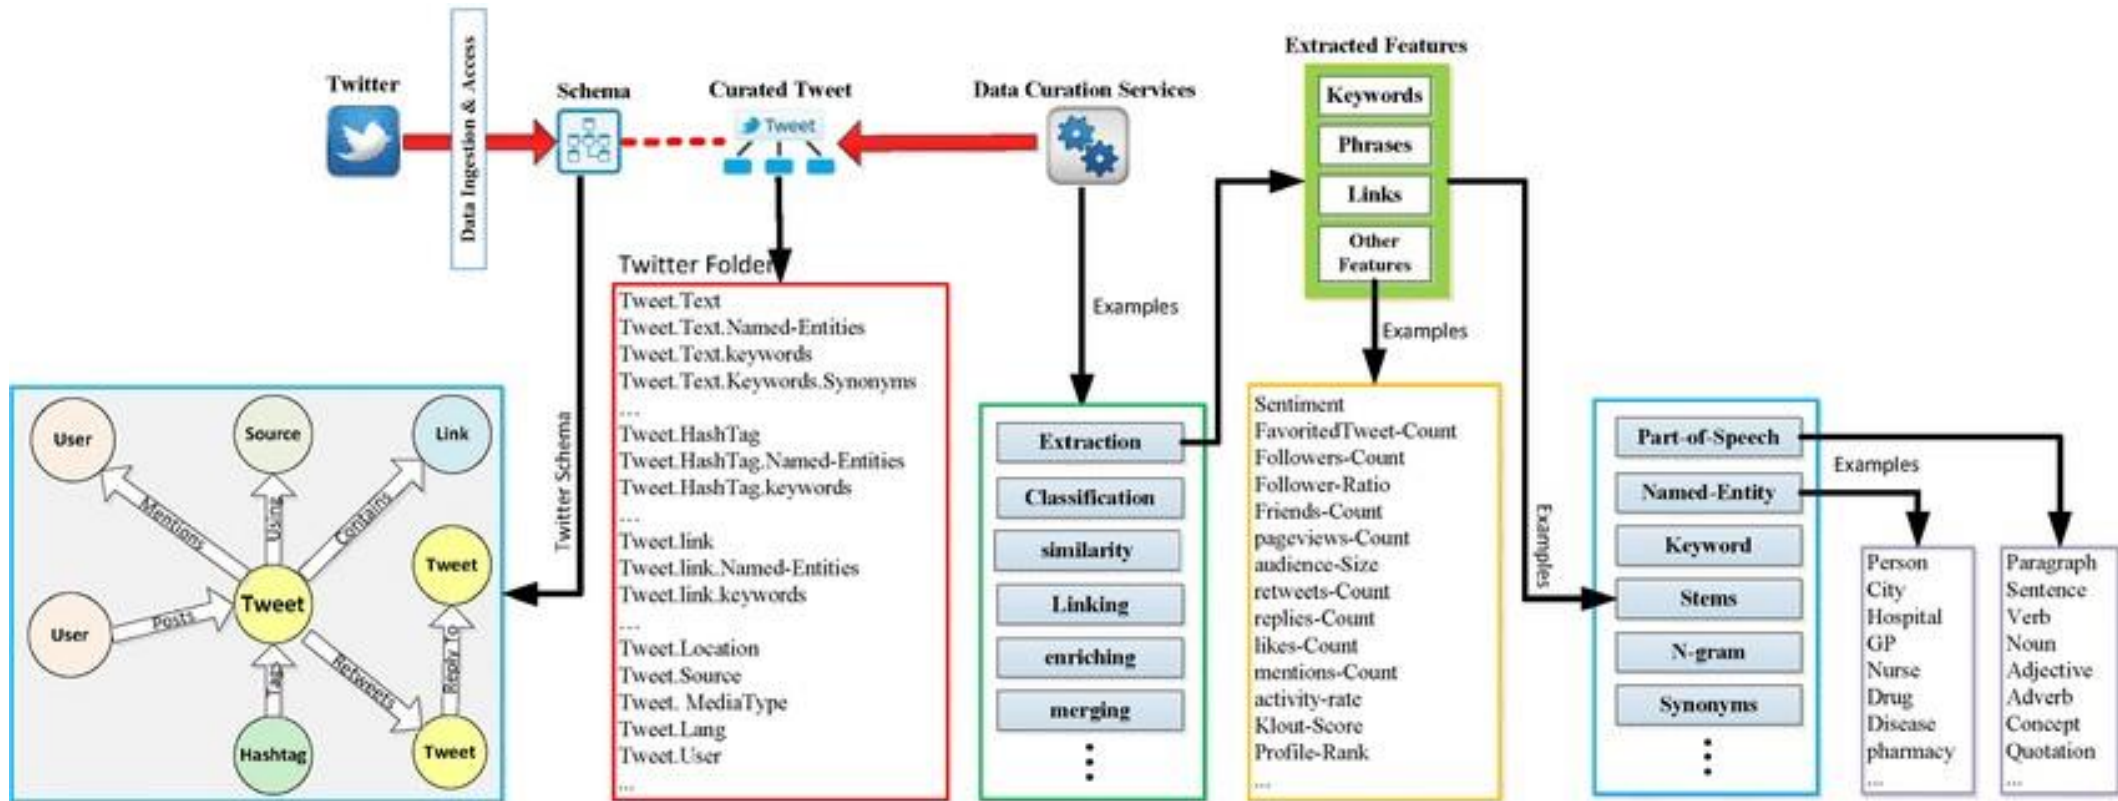

SNS College of Technology

Coimbatore - 35

19BAE734 –SOCIAL NETWORK ANALYTICS

UNIT 3: Data Extraction from Twitter and You Tube, Analysis using R

**VISHNUPRIYA V
ASSISTANT PROFESSOR
SNS COLLEGE OF TECHNOLOGY**

Guess Your Topic....

DATA EXTRACTION FORM TWITTER

DATA EXTRACTION FROM YOU TUBE

FEATURES EXTRACTION ON TWITTER DATA

THANK YOU