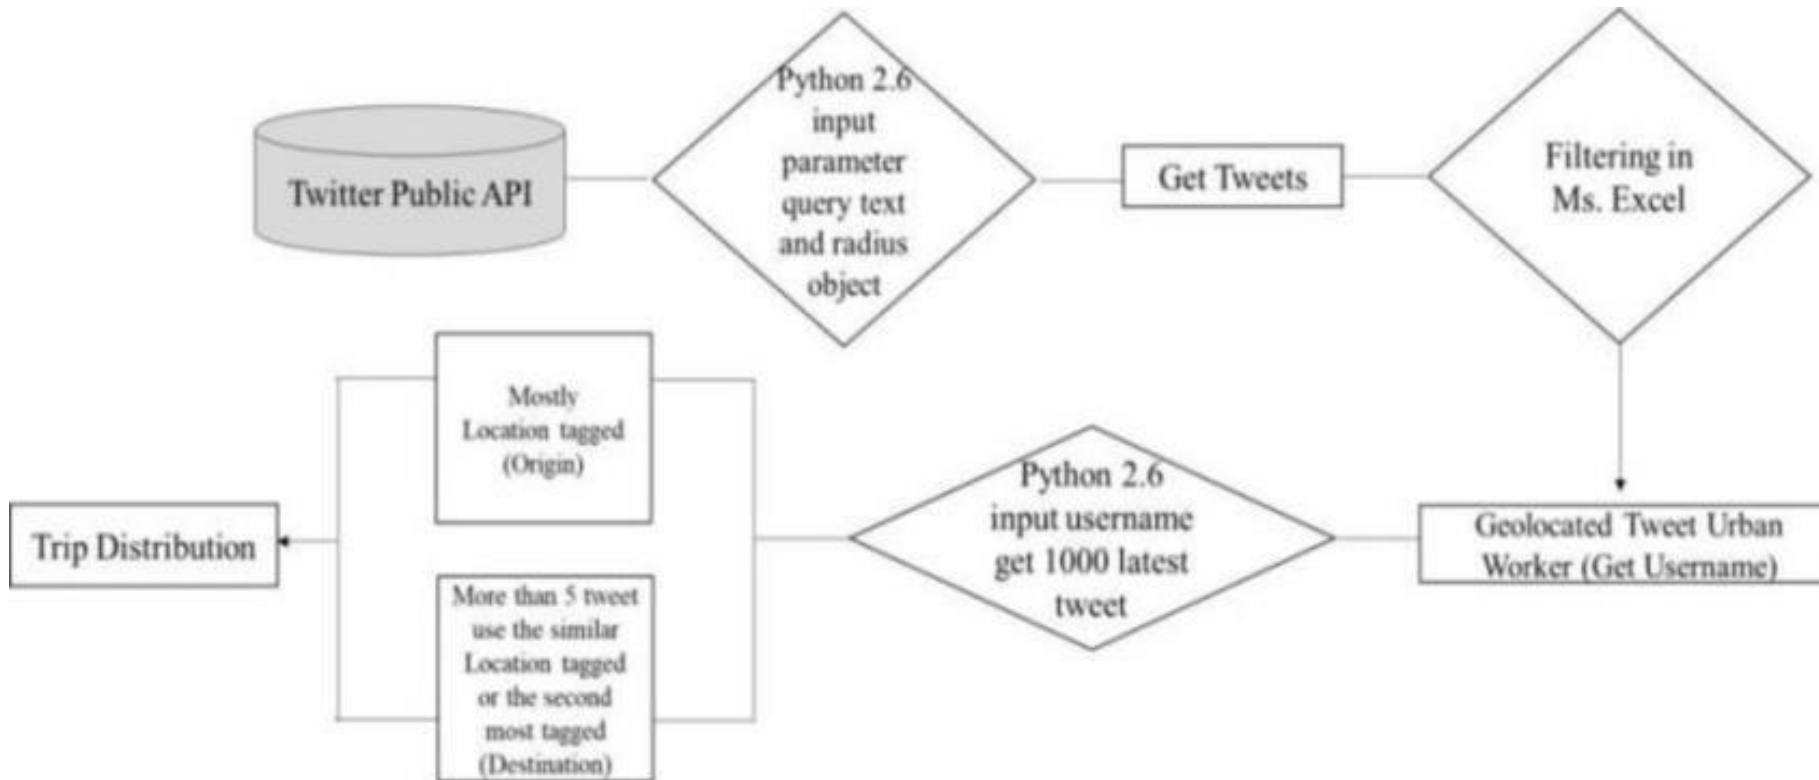

SNS College of Technology

Coimbatore - 35

19BAE734 –SOCIAL NETWORK ANALYTICS

UNIT 3: Data Extraction from Twitter and You Tube, Analysis using R

**VISHNUPRIYA V
ASSISTANT PROFESSOR
SNS COLLEGE OF TECHNOLOGY**

Guess Your Topic....

DATA EXTRACTION FORM TWITTER

DATA EXTRACTION FROM YOU TUBE

FEATURES EXTRACTION ON TWITTER DATA

THANK YOU