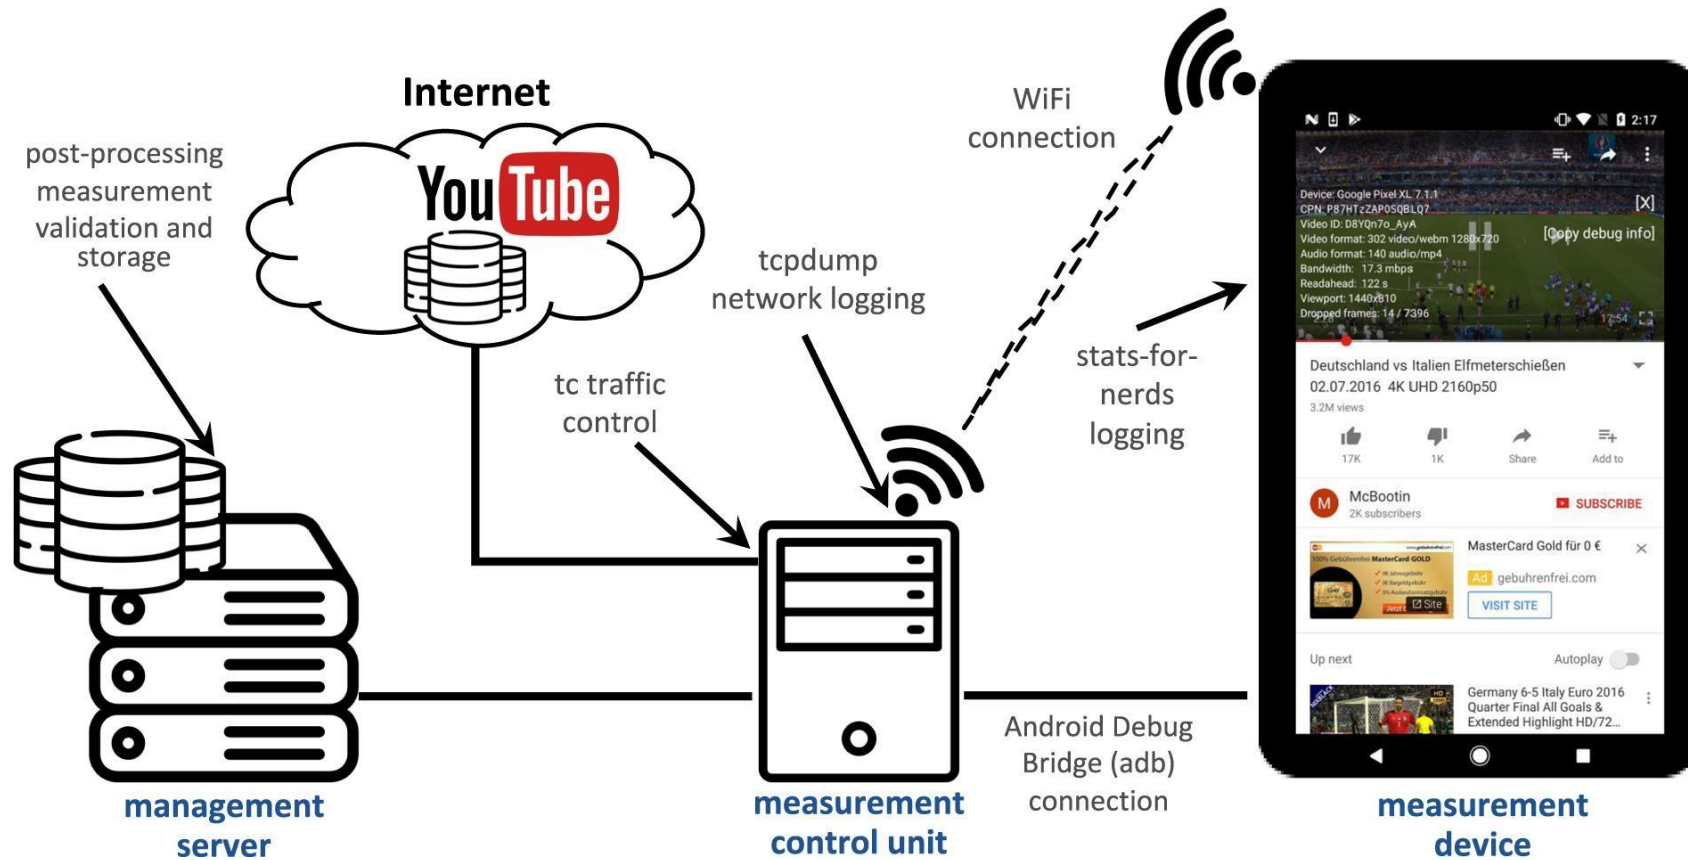

DATA EXTRACTION FROM YOU TUBE