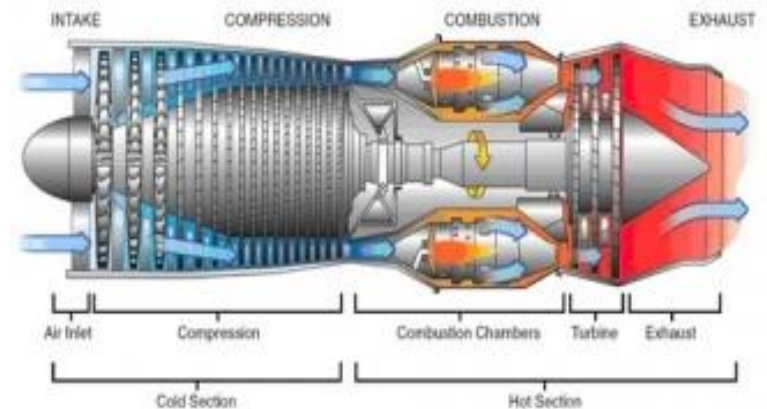

How do aircraft jet engines work?

SNS COLLEGE OF TECHNOLOGY
(Autonomous)
DEPARTMENT OF AERONAUTICAL ENGINEERING

- The first jet engine was built by Egyptian scientists during 100 B.C
- This device was known as **Aeolipile**.
- It is also called as **the Hero's Engine**

SNS COLLEGE OF TECHNOLOGY
(Autonomous)
DEPARTMENT OF AERONAUTICAL ENGINEERING

- Jet engine is nothing but a **Gas turbine**.
- It works under the principle of **Newton's third law**
- It states that “**For every acting force there is an equal and opposite force**”
- Gas turbine operates like toy balloon

Parts Of Jet Engine

- FAN
- COMPRESSOR
- COMBUSTOR
- TURBINE
- MIXER
- NOZZLE

How A Jet Engine Works ?

- Jet engines move the airplane **forward** with a **great force** that is produced by a tremendous **thrust** and causes the plane to fly very fast.

How A Jet Engine Works ?

Air Intake

- Sucked in by the compressor

Compressor

- Series of vanes and stators
- The vanes rotate, while the stator remains stationary
- Compressor speed and temperature increases gradually