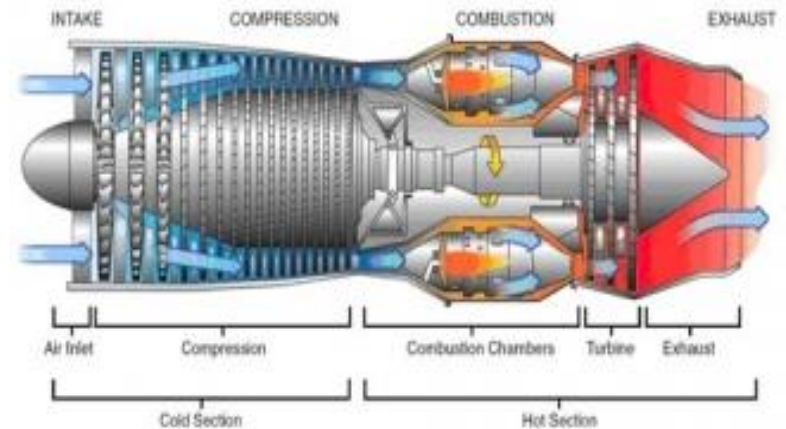

SNS COLLEGE OF TECHNOLOGY
(Autonomous)
DEPARTMENT OF AERONAUTICAL ENGINEERING

- Jet engine is nothing but a **Gas turbine**.
- It works under the principle of **Newton's third law**
- It states that “**For every acting force there is an equal and opposite force**”
- Gas turbine operates like toy balloon

Parts Of Jet Engine

- FAN
- COMPRESSOR
- COMBUSTOR
- TURBINE
- MIXER
- NOZZLE

How A Jet Engine Works ?

- Jet engines move the airplane **forward** with a **great force** that is produced by a tremendous **thrust** and causes the plane to fly very fast.

How A Jet Engine Works ?

Air Intake

- Sucked in by the compressor

Compressor

- Series of vanes and stators
- The vanes rotate, while the stator remains stationary
- Compressor speed and temperature increases gradually