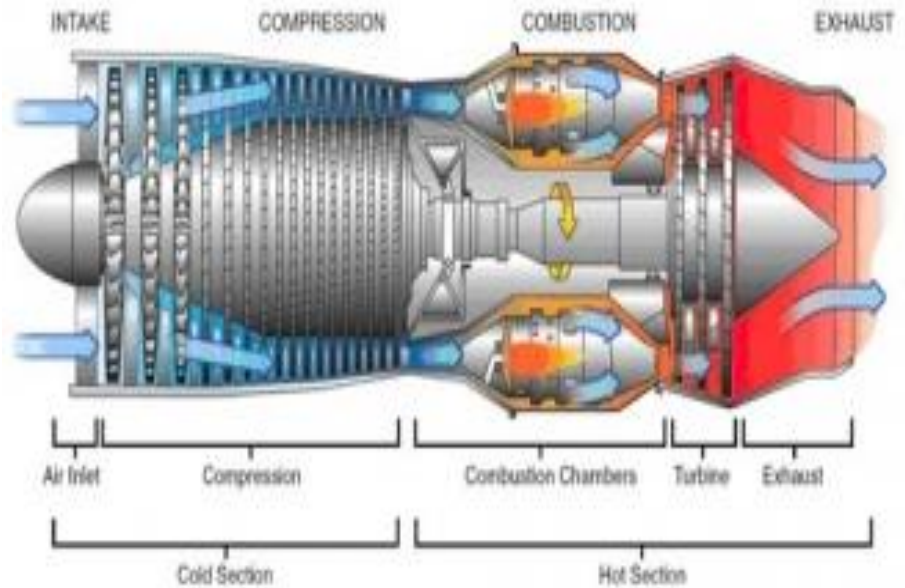

Parts Of Jet Engine

- FAN
- COMPRESSOR
- COMBUSTOR
- TURBINE
- MIXER
- NOZZLE

How A Jet Engine Works ?

- Jet engines move the airplane **forward** with a **great force** that is produced by a tremendous **thrust** and causes the plane to fly very fast.

How A Jet Engine Works ?

Air Intake

- Sucked in by the compressor

Compressor

- Series of vanes and stators
- The vanes rotate, while the stator remains stationary
- Compressor speed and temperature increases gradually

How A Jet Engine Works ?

Fuel Burner

- Fuel is mixed with the air, and electric sparks light the air, causing it to combust

Combustion Chamber

- The air is burnt
- Increase in the temperature of the air, thus increases the pressure inside the

engine

How A Jet Engine Works ?

Turbine

- Works like a windmill
- The blades gain energy from the hot gases moving past them
- This movement is used to power the compressor

Jet Pipe and Propelling Nozzle

- The hot air rushes out of the nozzle
- High pressure
- Hot air rushes out at very high speed