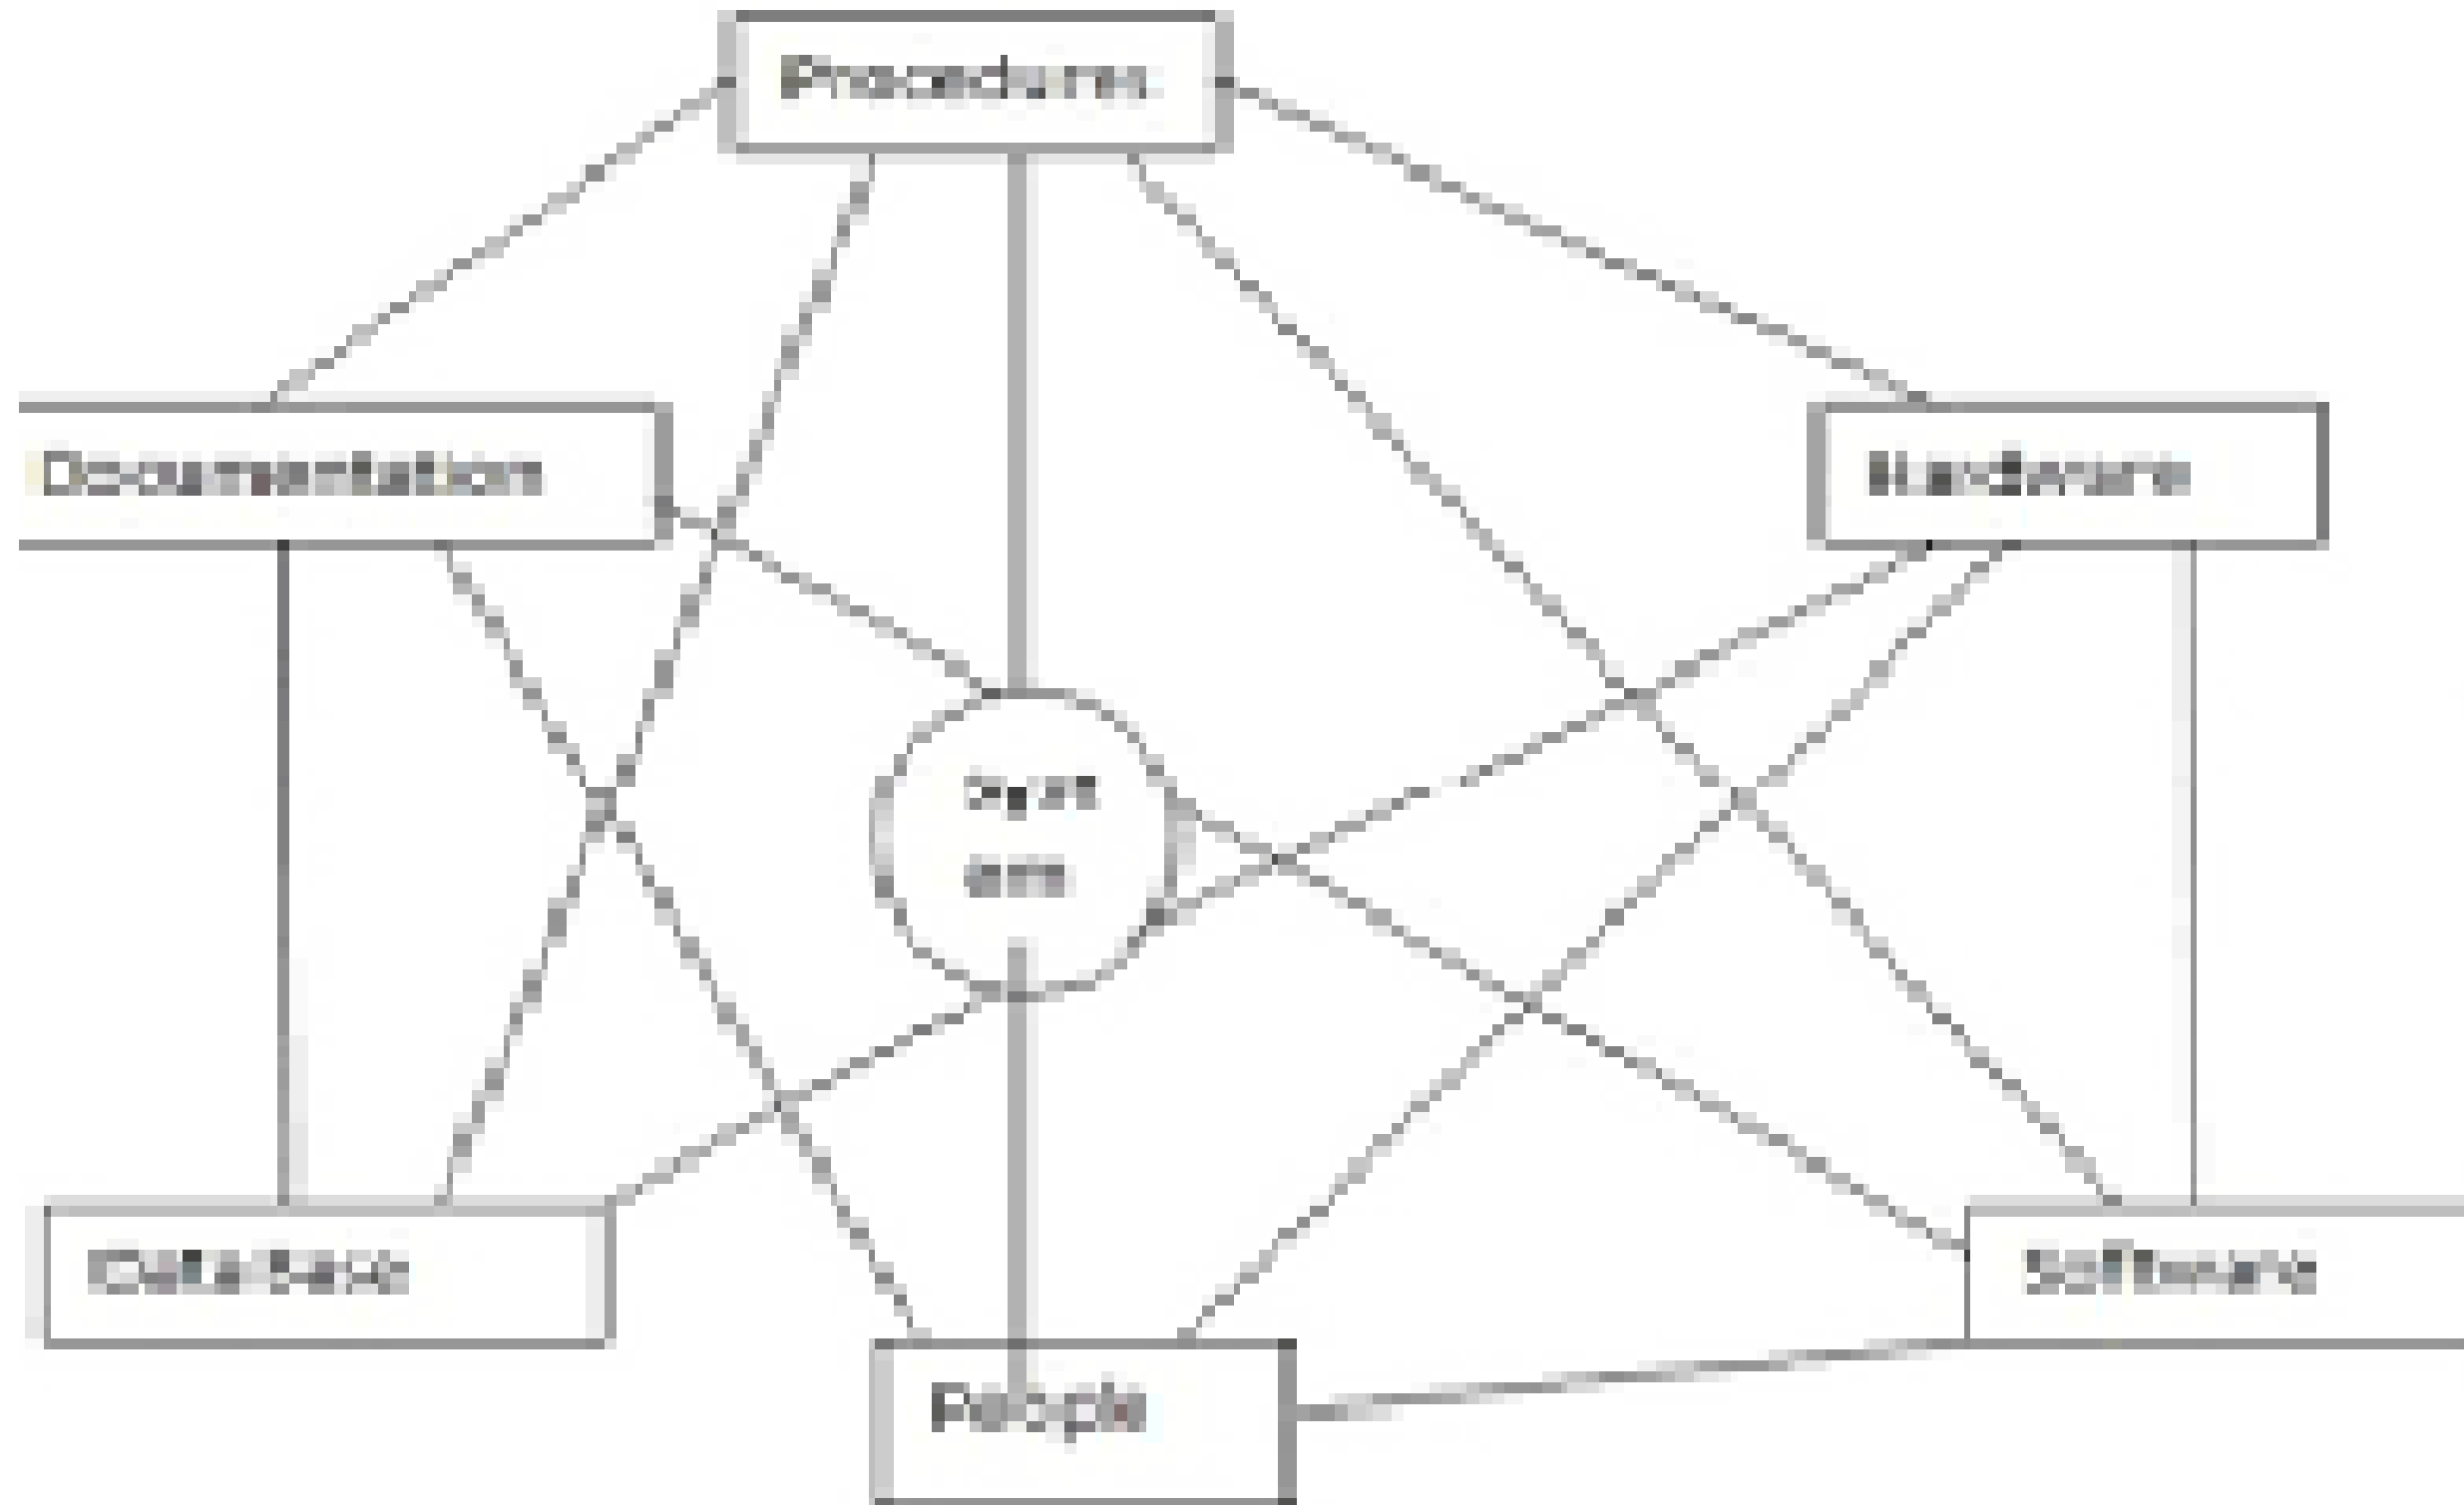

Course Name – Software Engineering

II Year / III Semester

Computer Based System Engineering

- The computer based system contain a lot of components to be built. Generally when the software and hardware are kept together in a form of a system. They must interact with human, with software tasks, hardware tasks, databases etc.

There are total six main elements of any computer based system. A computer based system may be the combination of all or some of these elements. They are described below:

1. **Software:** Software may be any computer program, data structure or any associated document to accomplish a required task.
2. **Hardware:** Hardware, element may be any electronic device like CPU, memory keyboard, VDU, IC etc.
3. **Human:** Human factor may be the user or operator of the system.
4. **Database:** A large, organized collection of information which is associated with the software and can be accessed through software.
5. **Documentation:** Report form manual or other descriptive material which describes the various tasks of the system.
6. **Procedures;** A method or a sequence of steps, to be followed which describes the specific use of each system element or the system itself.