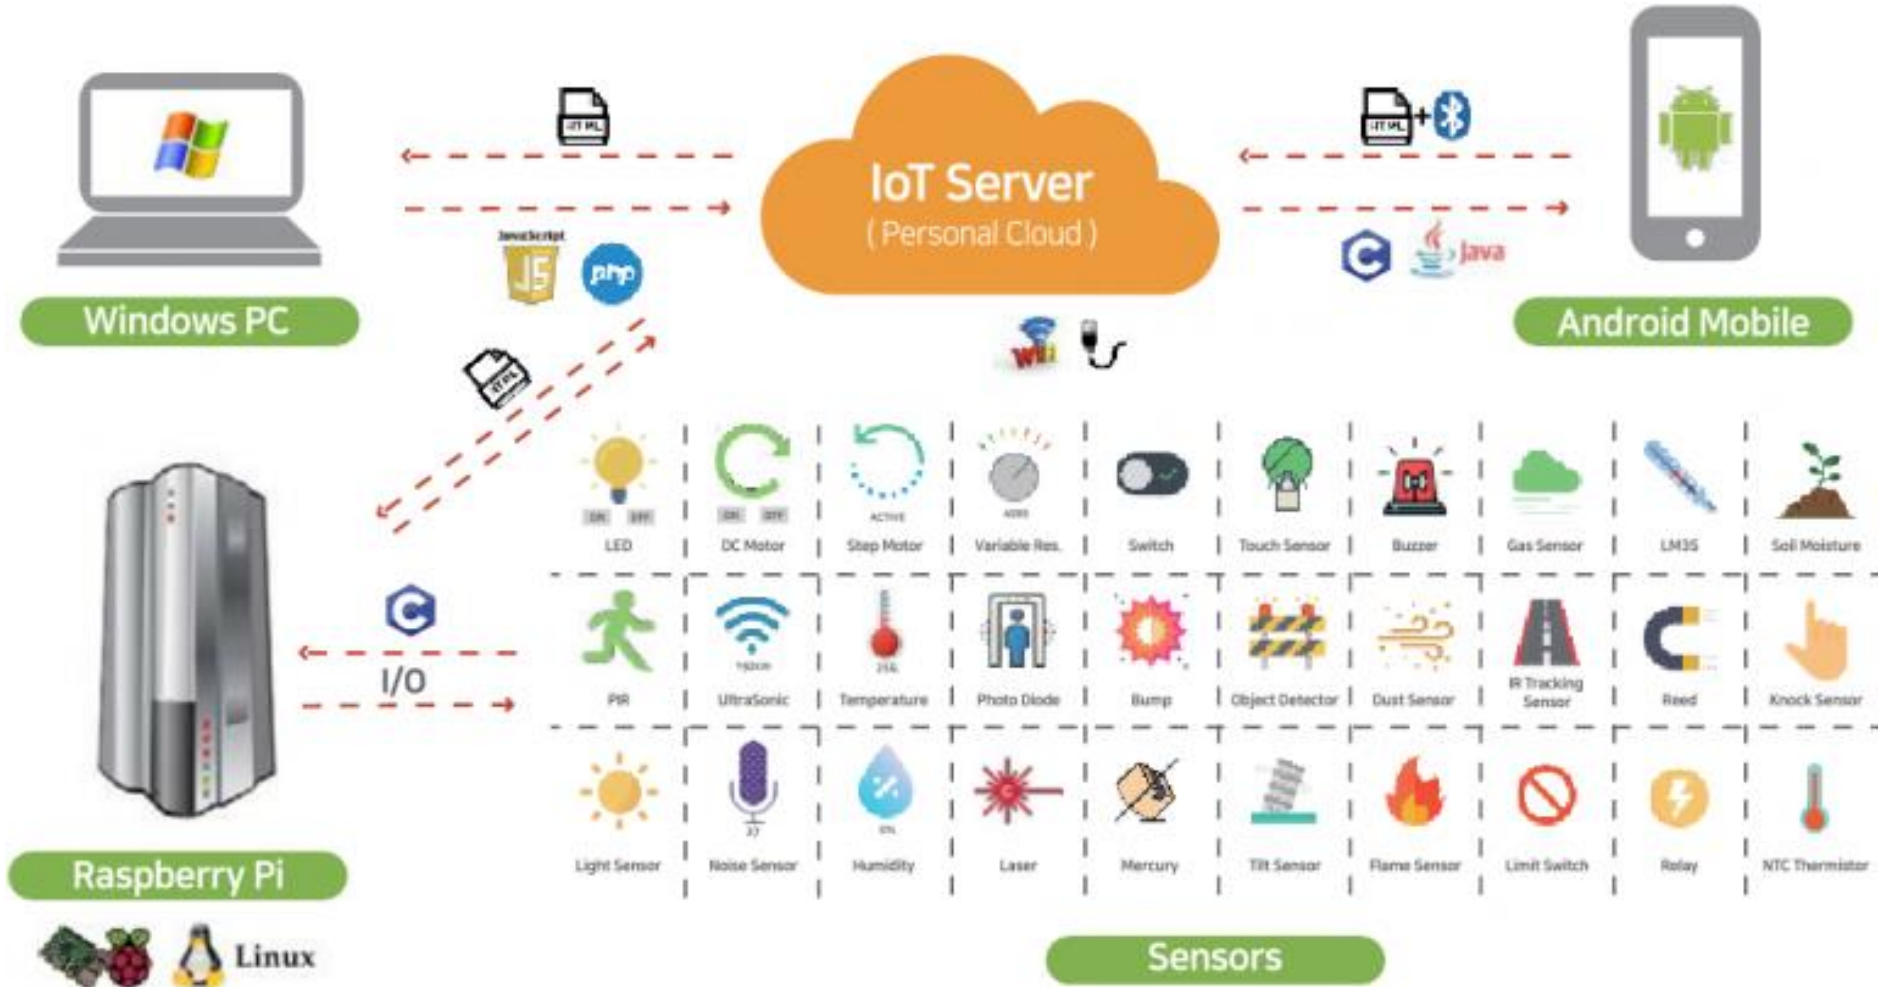

IoT Servers – Introduction

- ❖ IoT Data Server is a "**Data Integration Controller**" consisting of high reliable industrial computer and non-programming data integration software.
- ❖ It equips standard data management functions developed especially for data collection, process, saving, notice and publishing.

IOT SERVER

IOT SMART SERVER

IOT SERVER

Task

1. What is IoT Server?
2. Is it possible to use the IoT device with out server?

ASSESSMENT

REFERENCE

- ❖ https://www.webnms.com/iot/help/iot_deployment_guide_cloudgate/iot,_sensors,_and_cloud_server.html