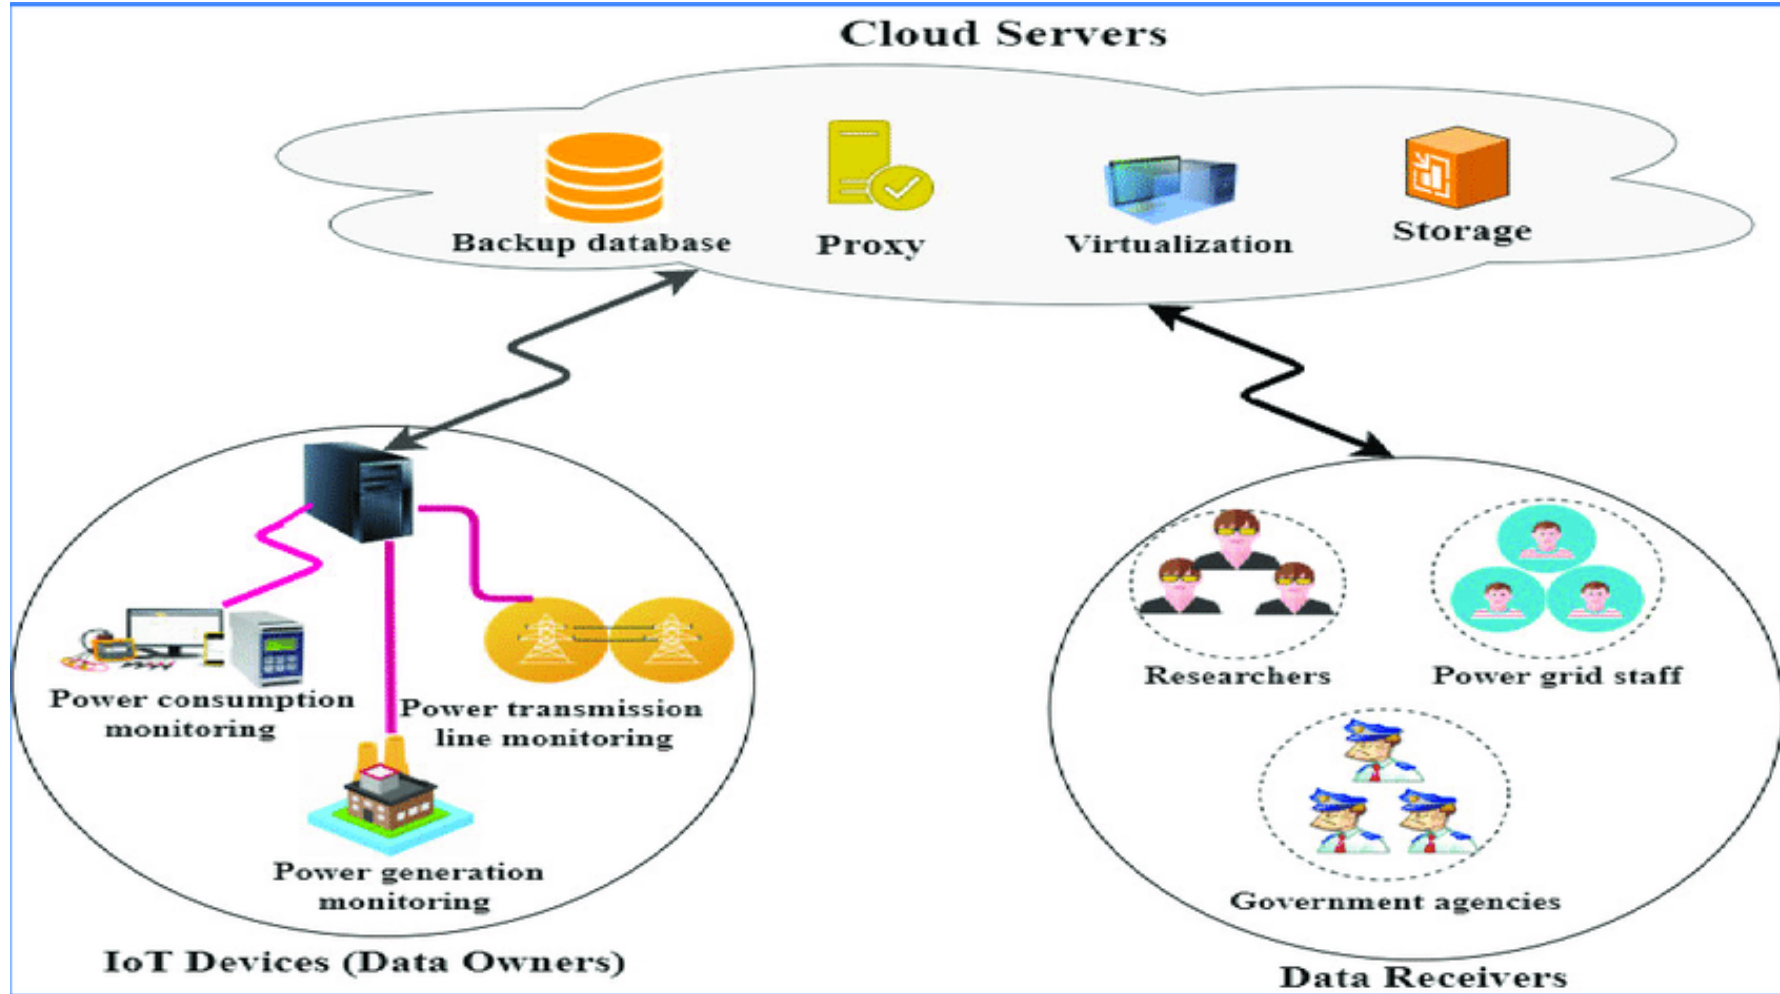

IoT Servers – Introduction

- ❖ IoT Data Server is a "**Data Integration Controller**" consisting of high reliable industrial computer and non-programming data integration software.
- ❖ It equips standard data management functions developed especially for data collection, process, saving, notice and publishing.

IOT SERVER

IOT SMART SERVER

IOT SERVER

Task

1. What is IoT Server?
2. Is it possible to use the IoT device with out server?

ASSESSMENT

REFERENCE

- ❖ https://www.webnms.com/iot/help/iot_deployment_guide_cloudgate/iot,_sensors,_and_cloud_server.html