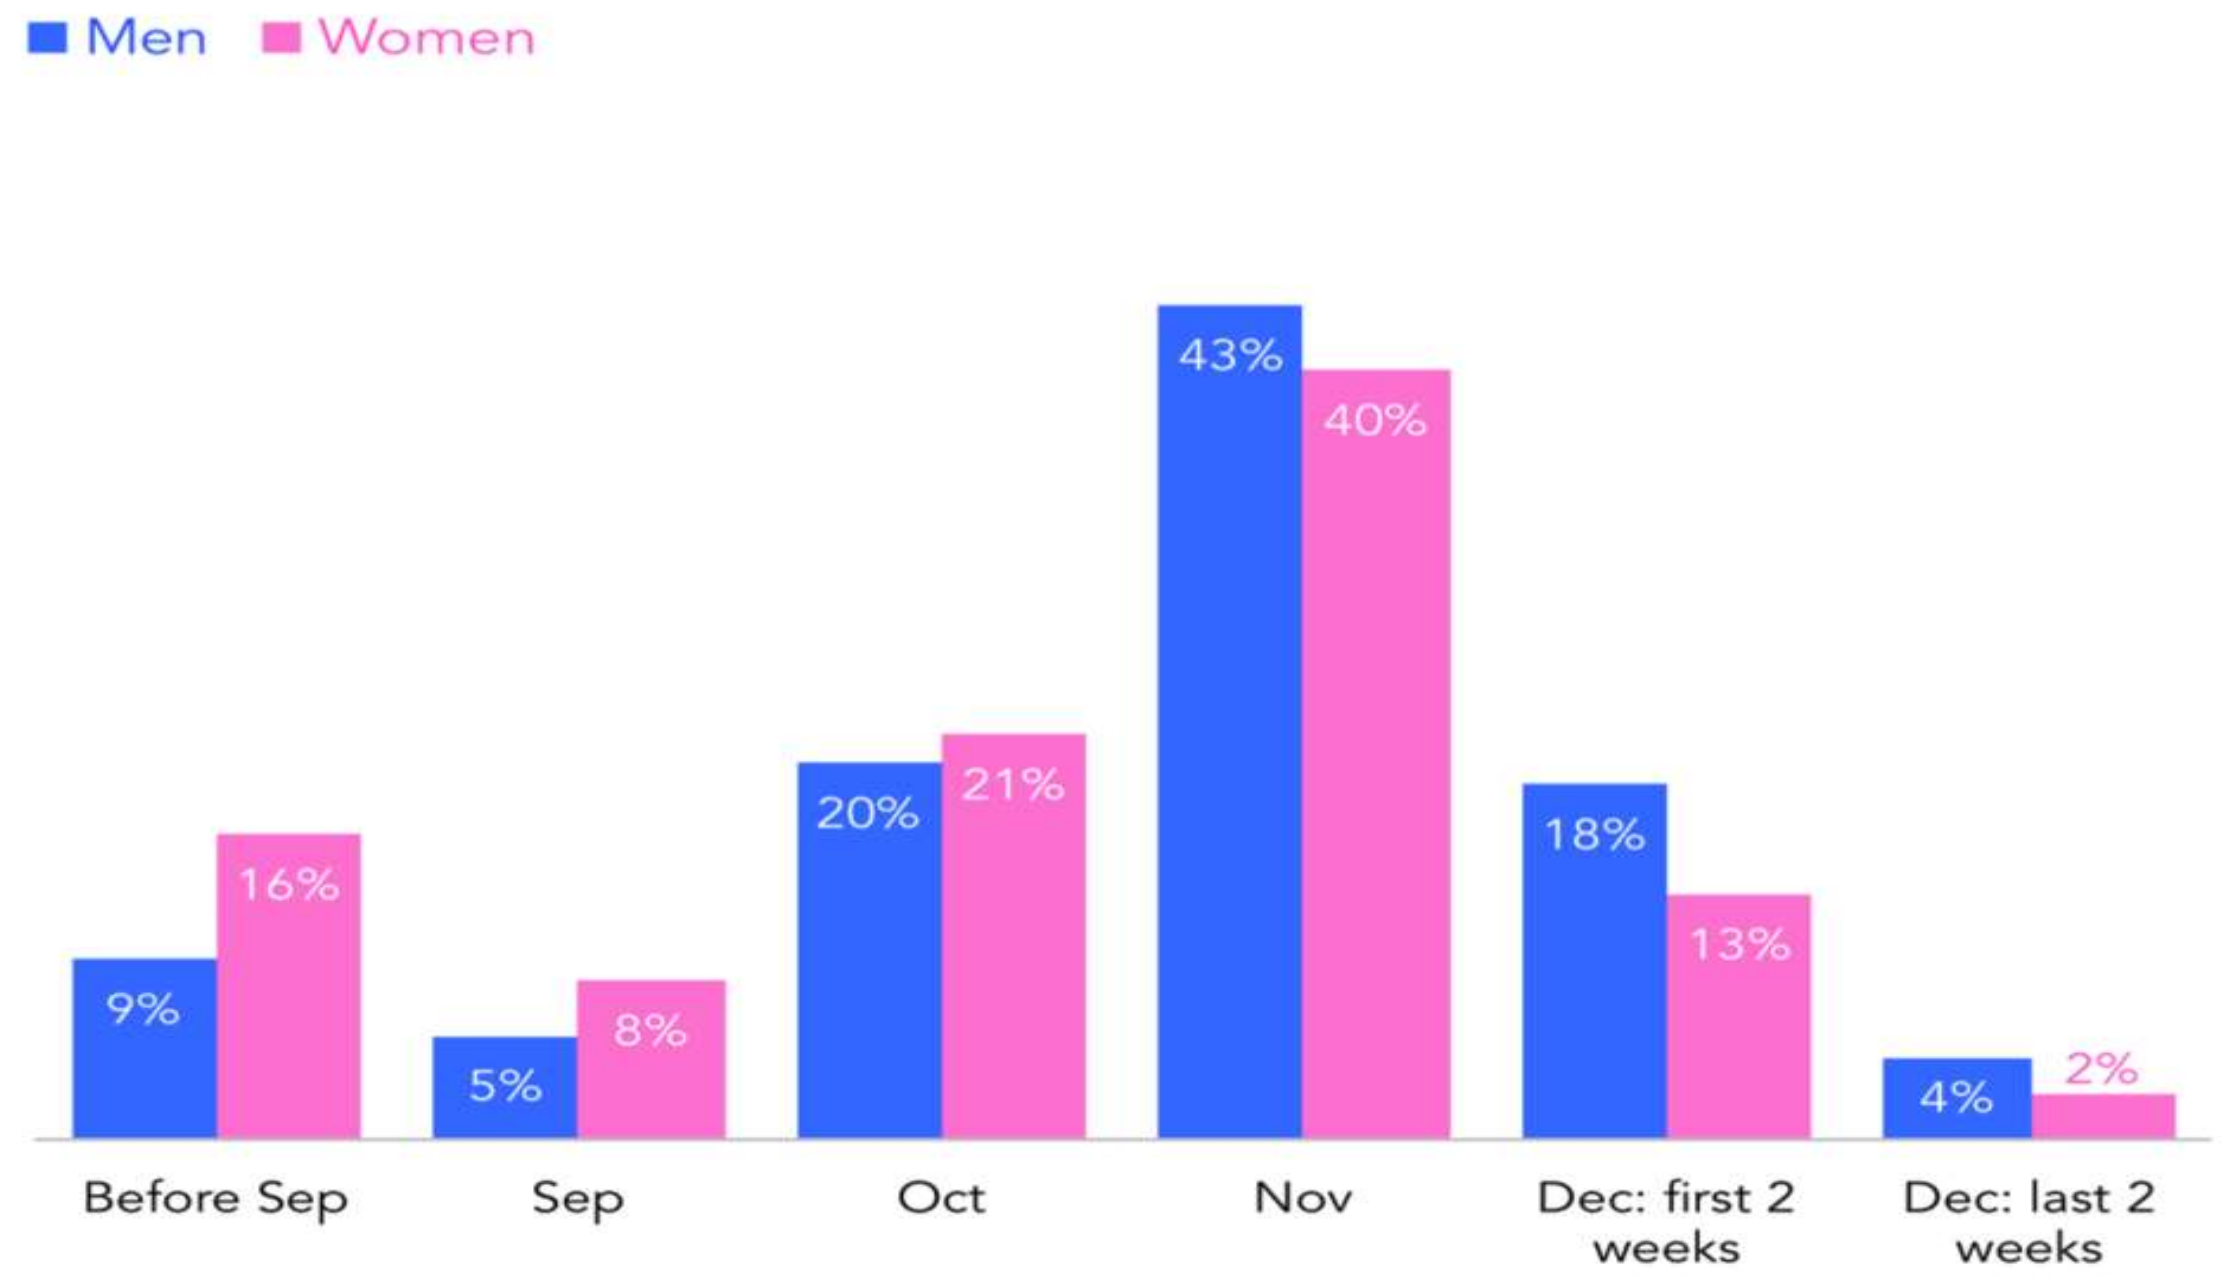

Shoppers Begins Shopping for Holidays

■ Men ■ Women

Change that awful font!

Shoppers Begins Shopping for Holidays

Decrease legend size, position at top left

Shoppers Begin Shopping for Holidays

Data labels: round to whole #s, make white

Shoppers Begin Shopping for Holidays

Add words: axis titles, takeaway

More women start their holiday shopping early

■ Men ■ Women
% OF TOTAL

3D viewing pipeline / nandakumar / 11 / SNSCE

Color: tie takeaway to where to look in data