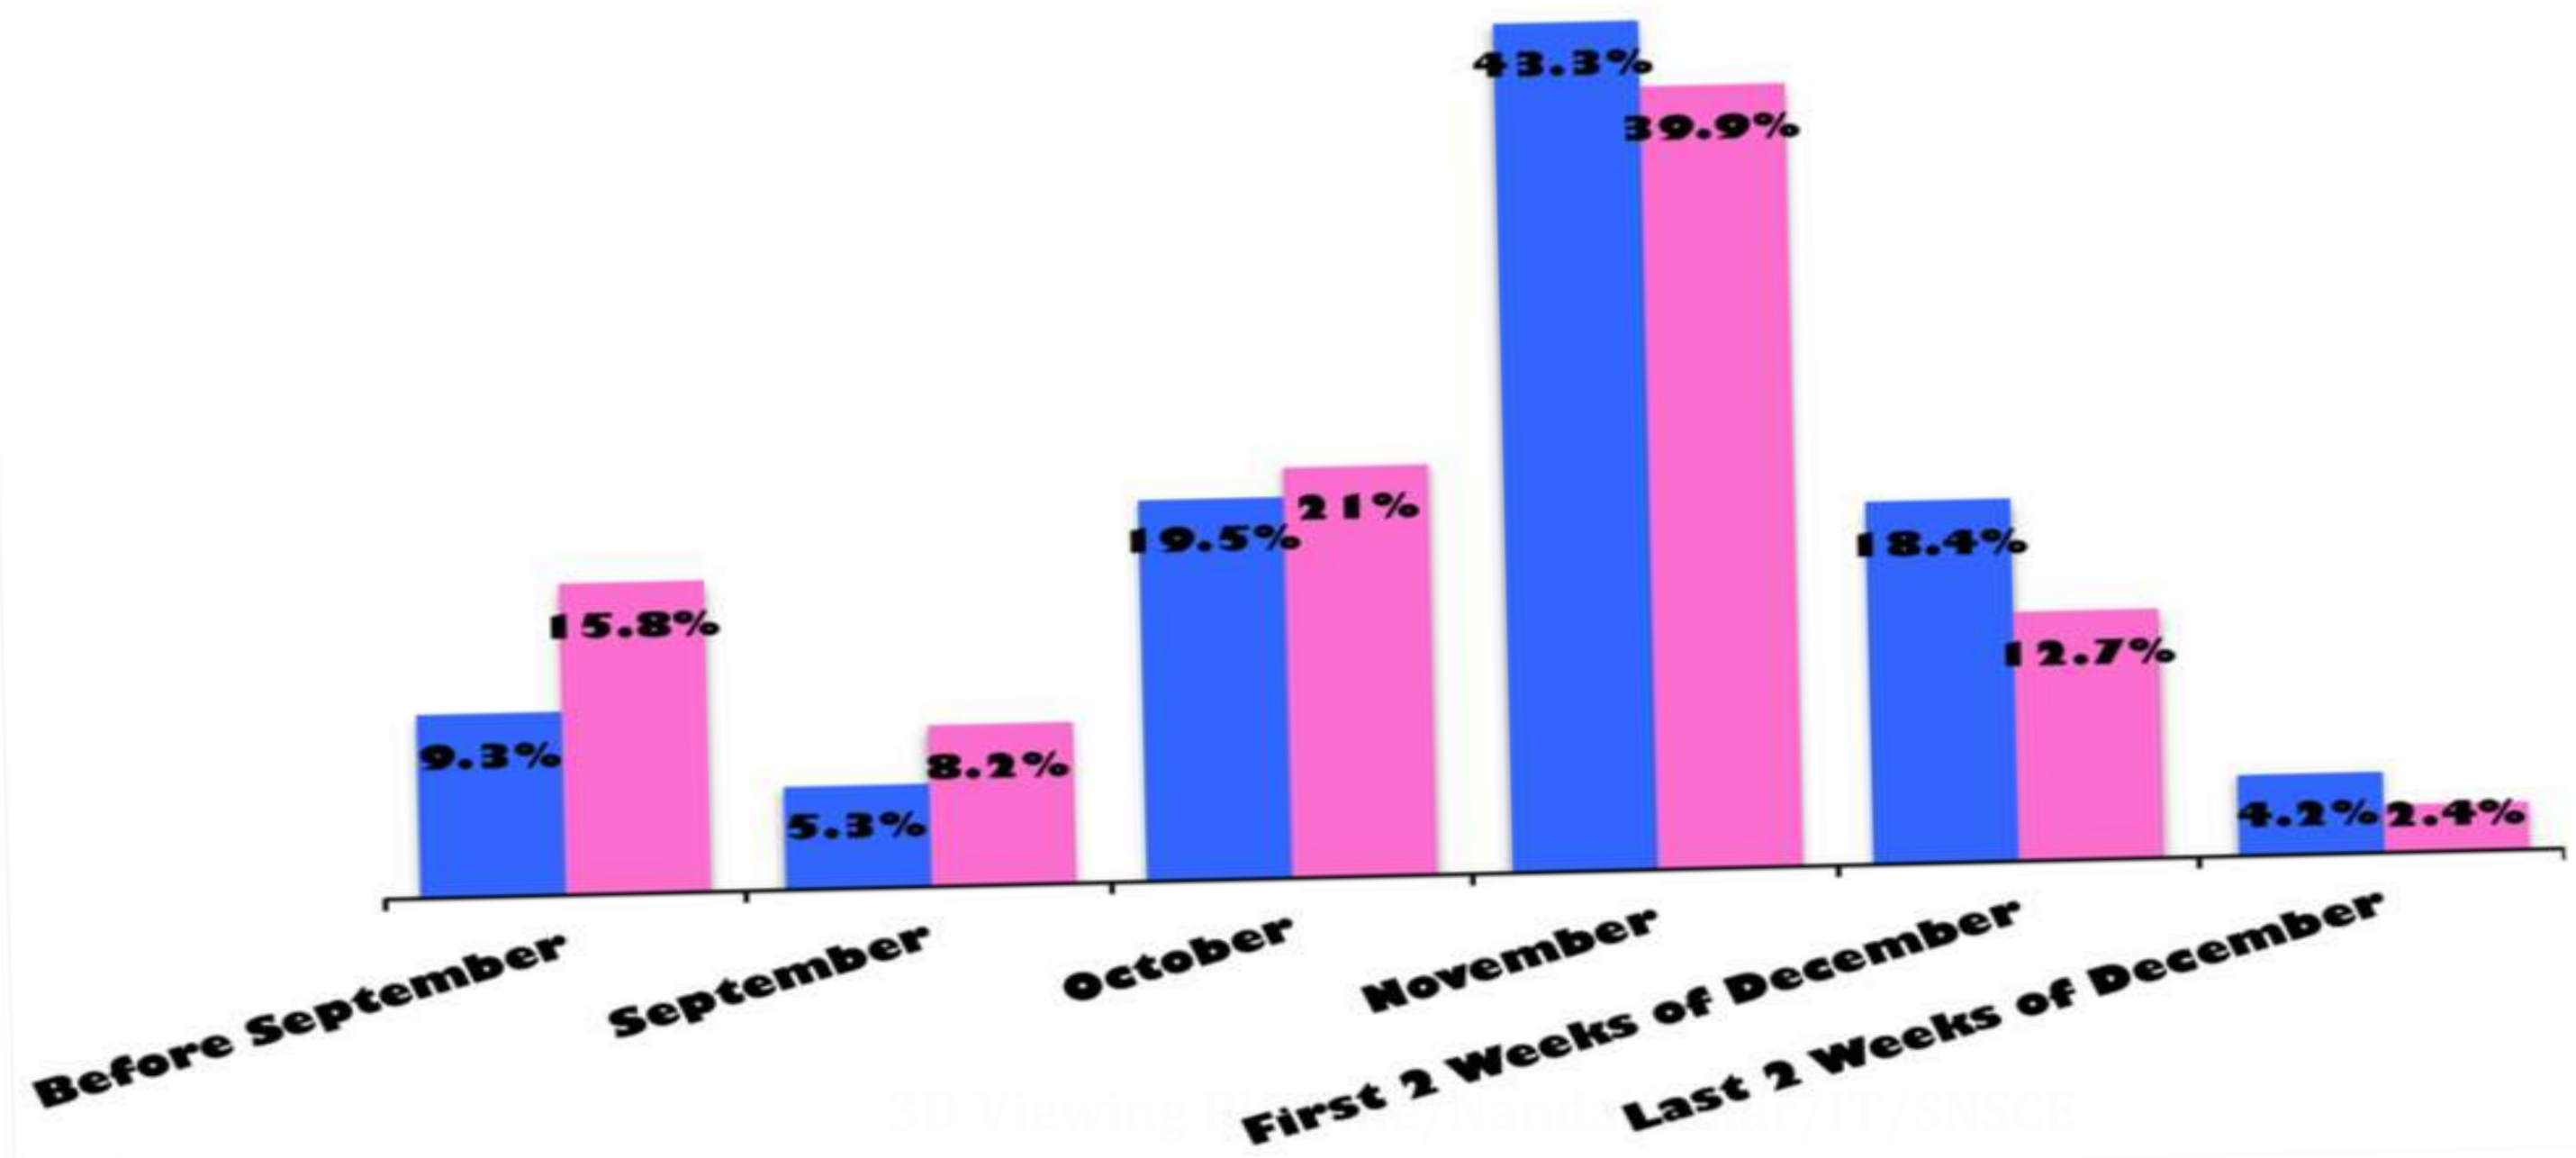

Shoppers Begins Shopping for Holidays

Remove vertical gridlines

Shoppers Begins Shopping for Holidays

■ Men ■ Women

Remove horizontal gridlines

Shoppers Begins Shopping for Holidays

3D Viewing Pipeline/Nandakumar/IT/SNSCE

Never use 3D!

Shoppers Begins Shopping for Holidays

Remove color effect (bevel)

Shoppers Begins Shopping for Holidays

Omit y-axis since points are labeled directly

Shoppers Begins Shopping for Holidays

■ Men ■ Women

Pull data labels into the ends of the bars

Shoppers Begins Shopping for Holidays

■ Men ■ Women

Make x-axis text horizontal

Shoppers Begins Shopping for Holidays

Push x-axis to background, remove tick marks