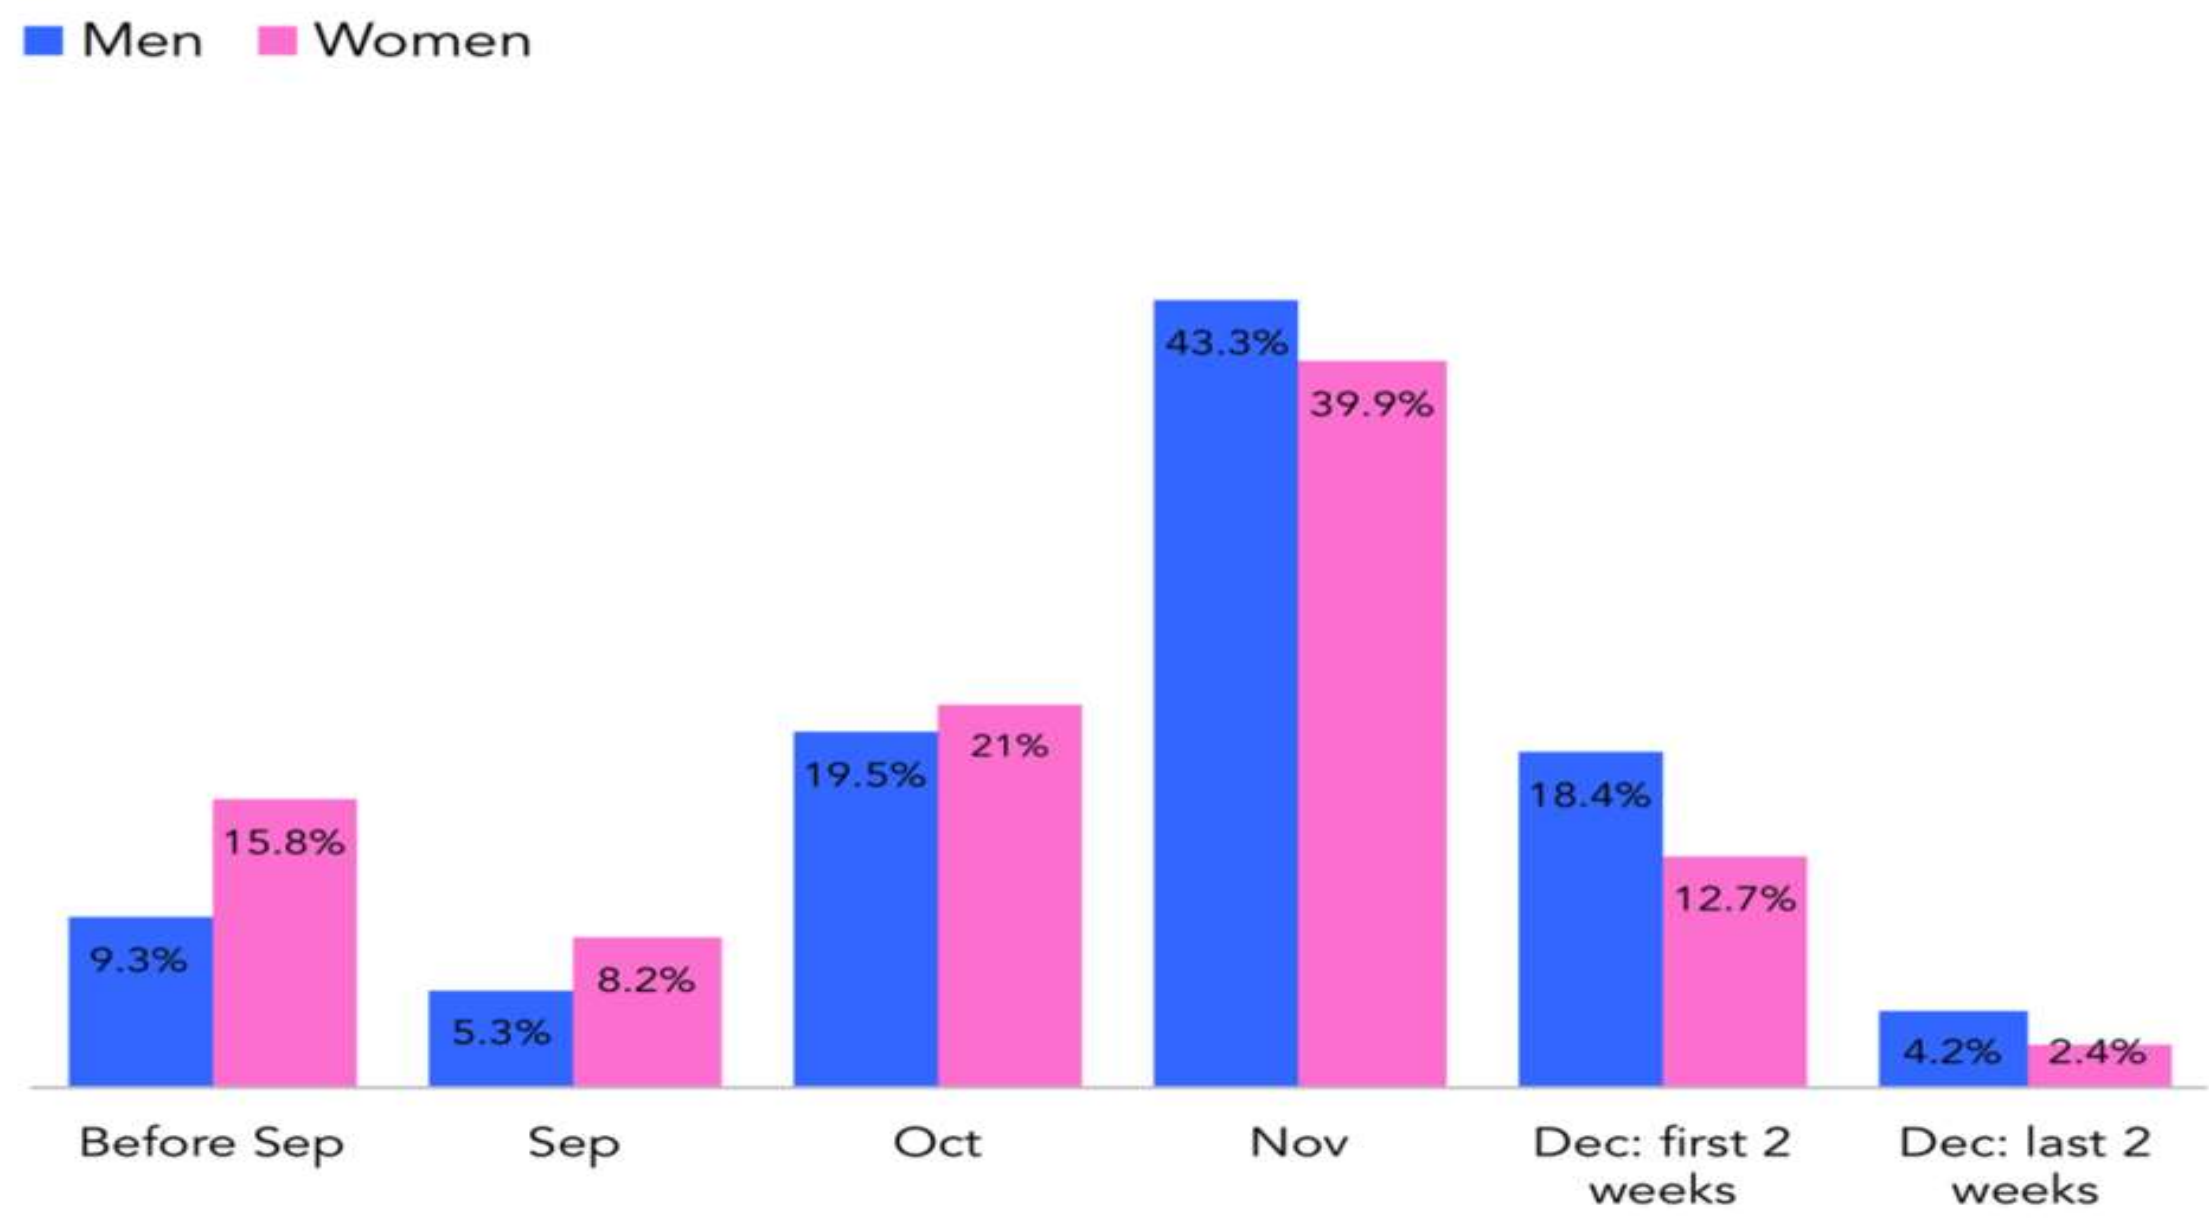

Pull data labels into the ends of the bars

Shoppers Begins Shopping for Holidays

■ Men ■ Women

Make x-axis text horizontal

Shoppers Begins Shopping for Holidays

Push x-axis to background, remove tick marks

Shoppers Begins Shopping for Holidays

■ Men ■ Women

Change that awful font!

Shoppers Begins Shopping for Holidays

Decrease legend size, position at top left

Shoppers Begin Shopping for Holidays

Data labels: round to whole #s, make white

Shoppers Begin Shopping for Holidays

Add words: axis titles, takeaway

More women start their holiday shopping early

■ Men ■ Women
% OF TOTAL

3D viewing pipeline / nandakumar / 11 / SNSCE

Color: tie takeaway to where to look in data