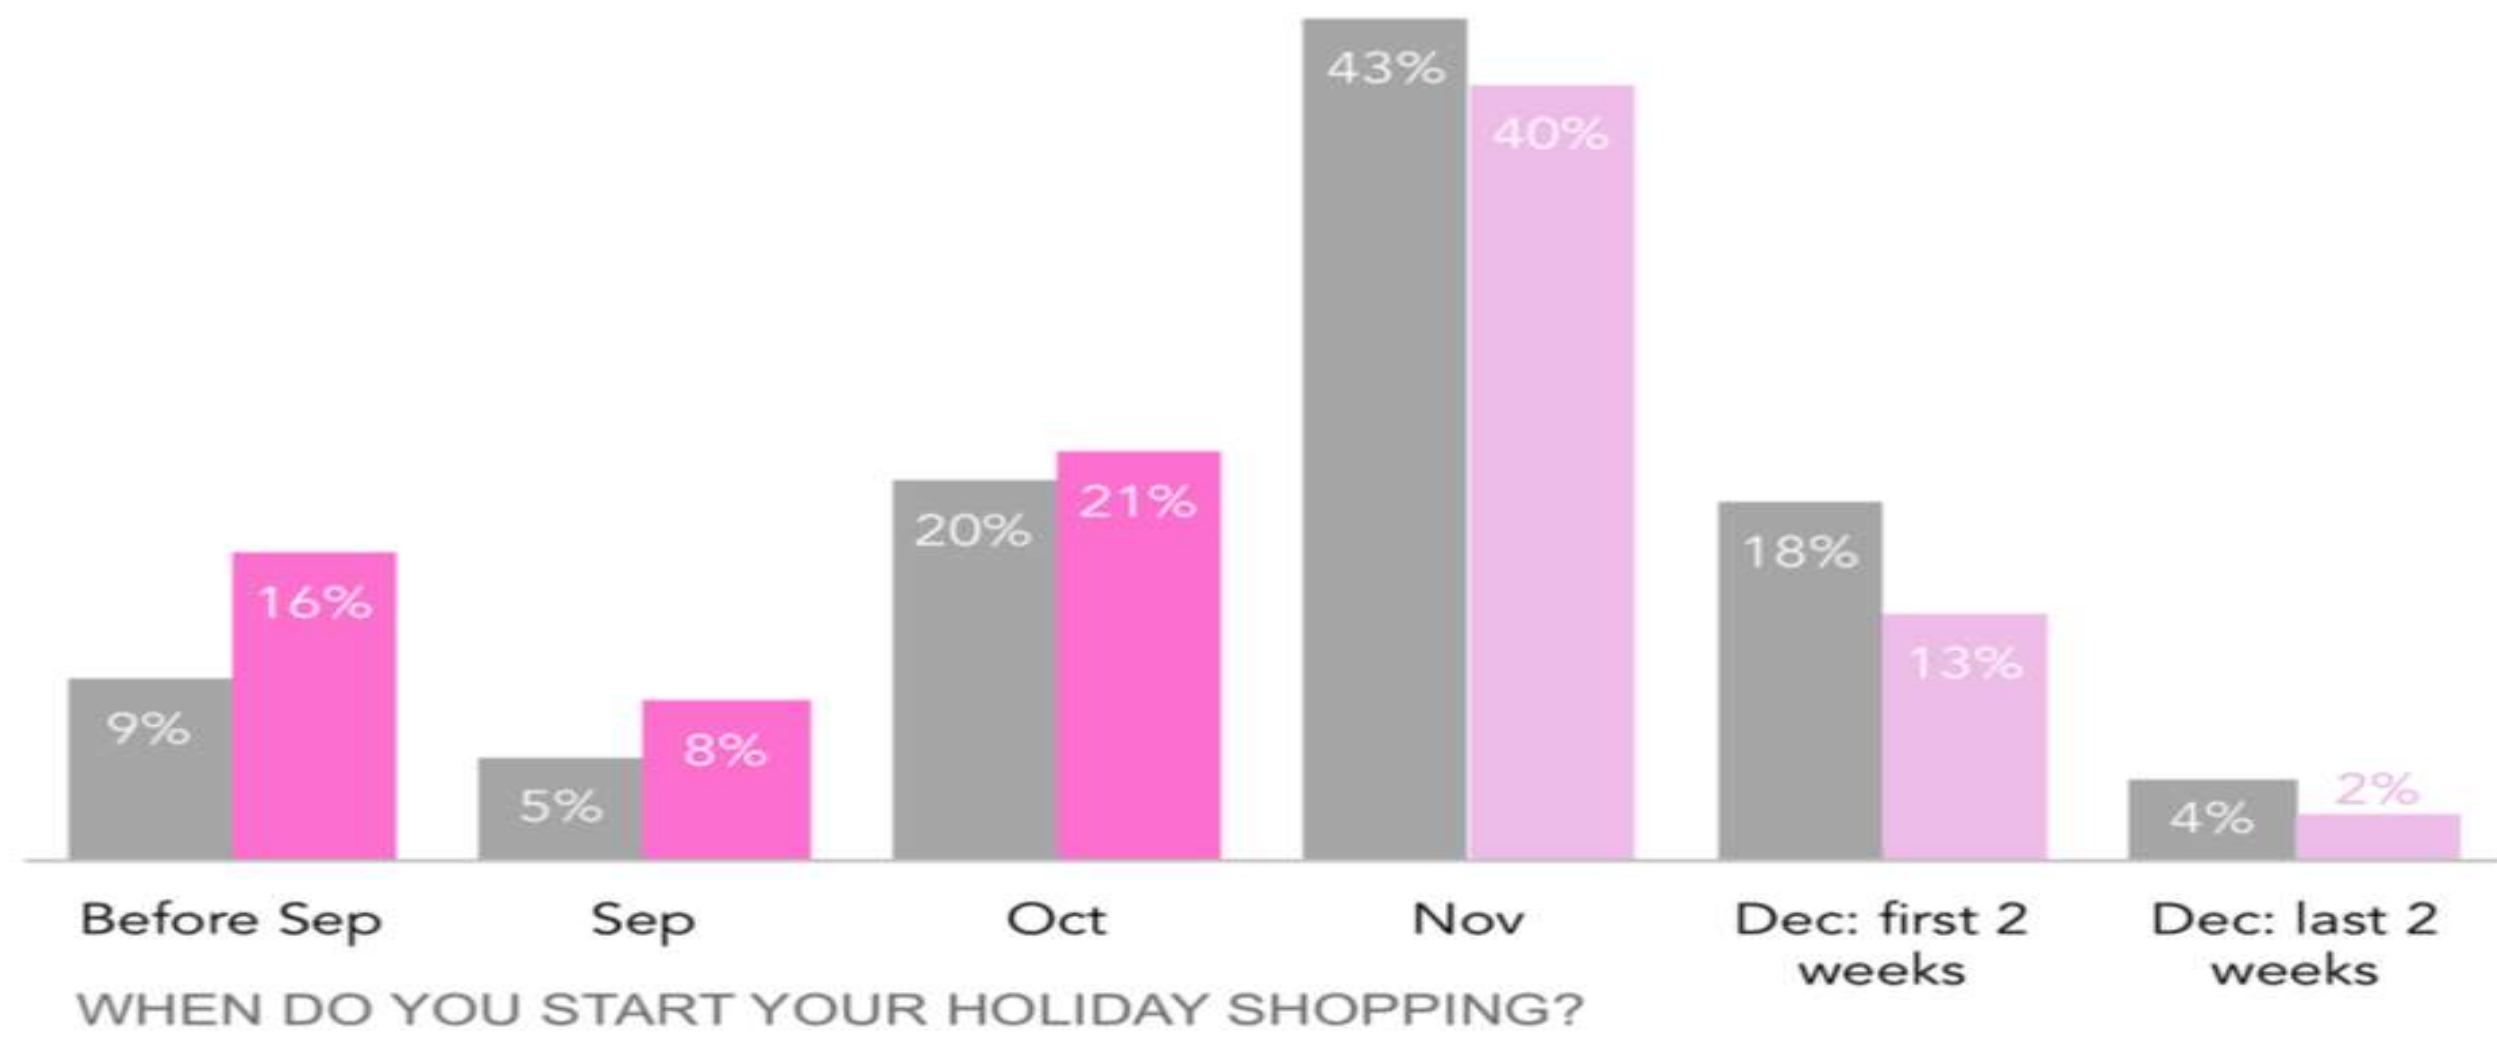

Color: tie takeaway to where to look in data

More women start their holiday shopping early

■ Men ■ Women
% OF TOTAL

3D Viewing Pipeline/Nandakumar/IT/SNSCE