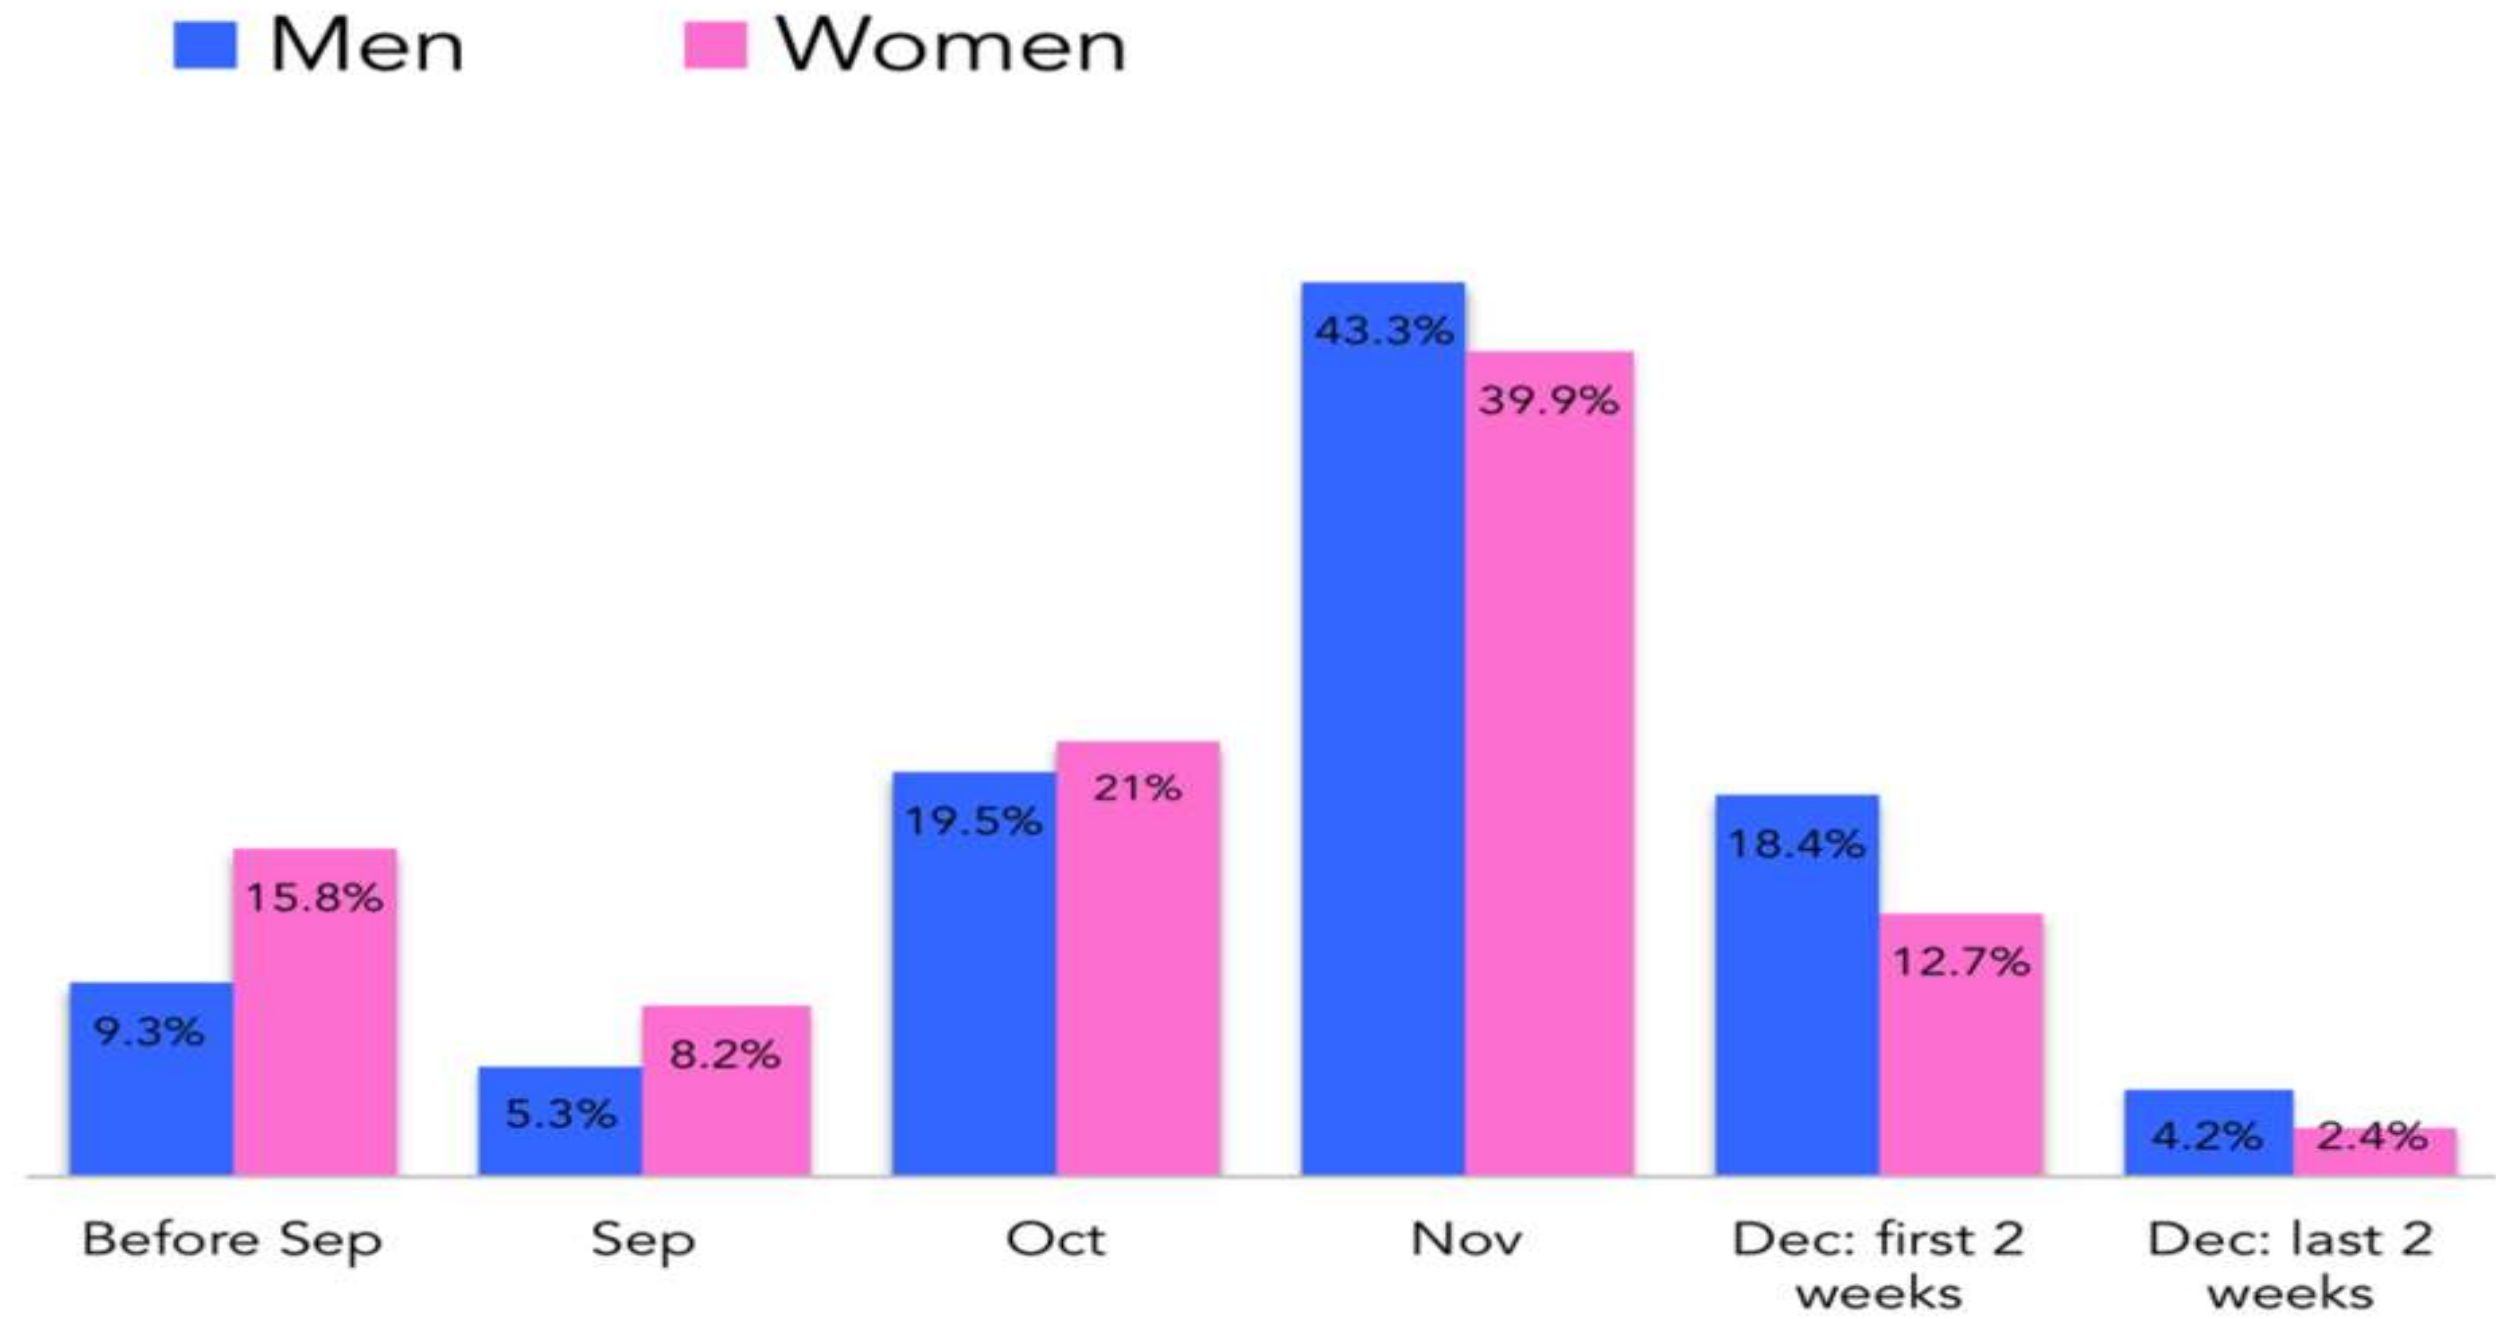

Pull data labels into the ends of the bars

Shoppers Begins Shopping for Holidays

■ Men ■ Women

Make x-axis text horizontal

Shoppers Begins Shopping for Holidays

Push x-axis to background, remove tick marks

Shoppers Begins Shopping for Holidays

■ Men ■ Women

Change that awful font!

Shoppers Begins Shopping for Holidays

Decrease legend size, position at top left

Shoppers Begin Shopping for Holidays

Data labels: round to whole #s, make white

Shoppers Begin Shopping for Holidays

Add words: axis titles, takeaway

More women start their holiday shopping early

■ Men ■ Women
% OF TOTAL

3D viewing pipeline / nandakumar / 11 / SNSCE

Color: tie takeaway to where to look in data