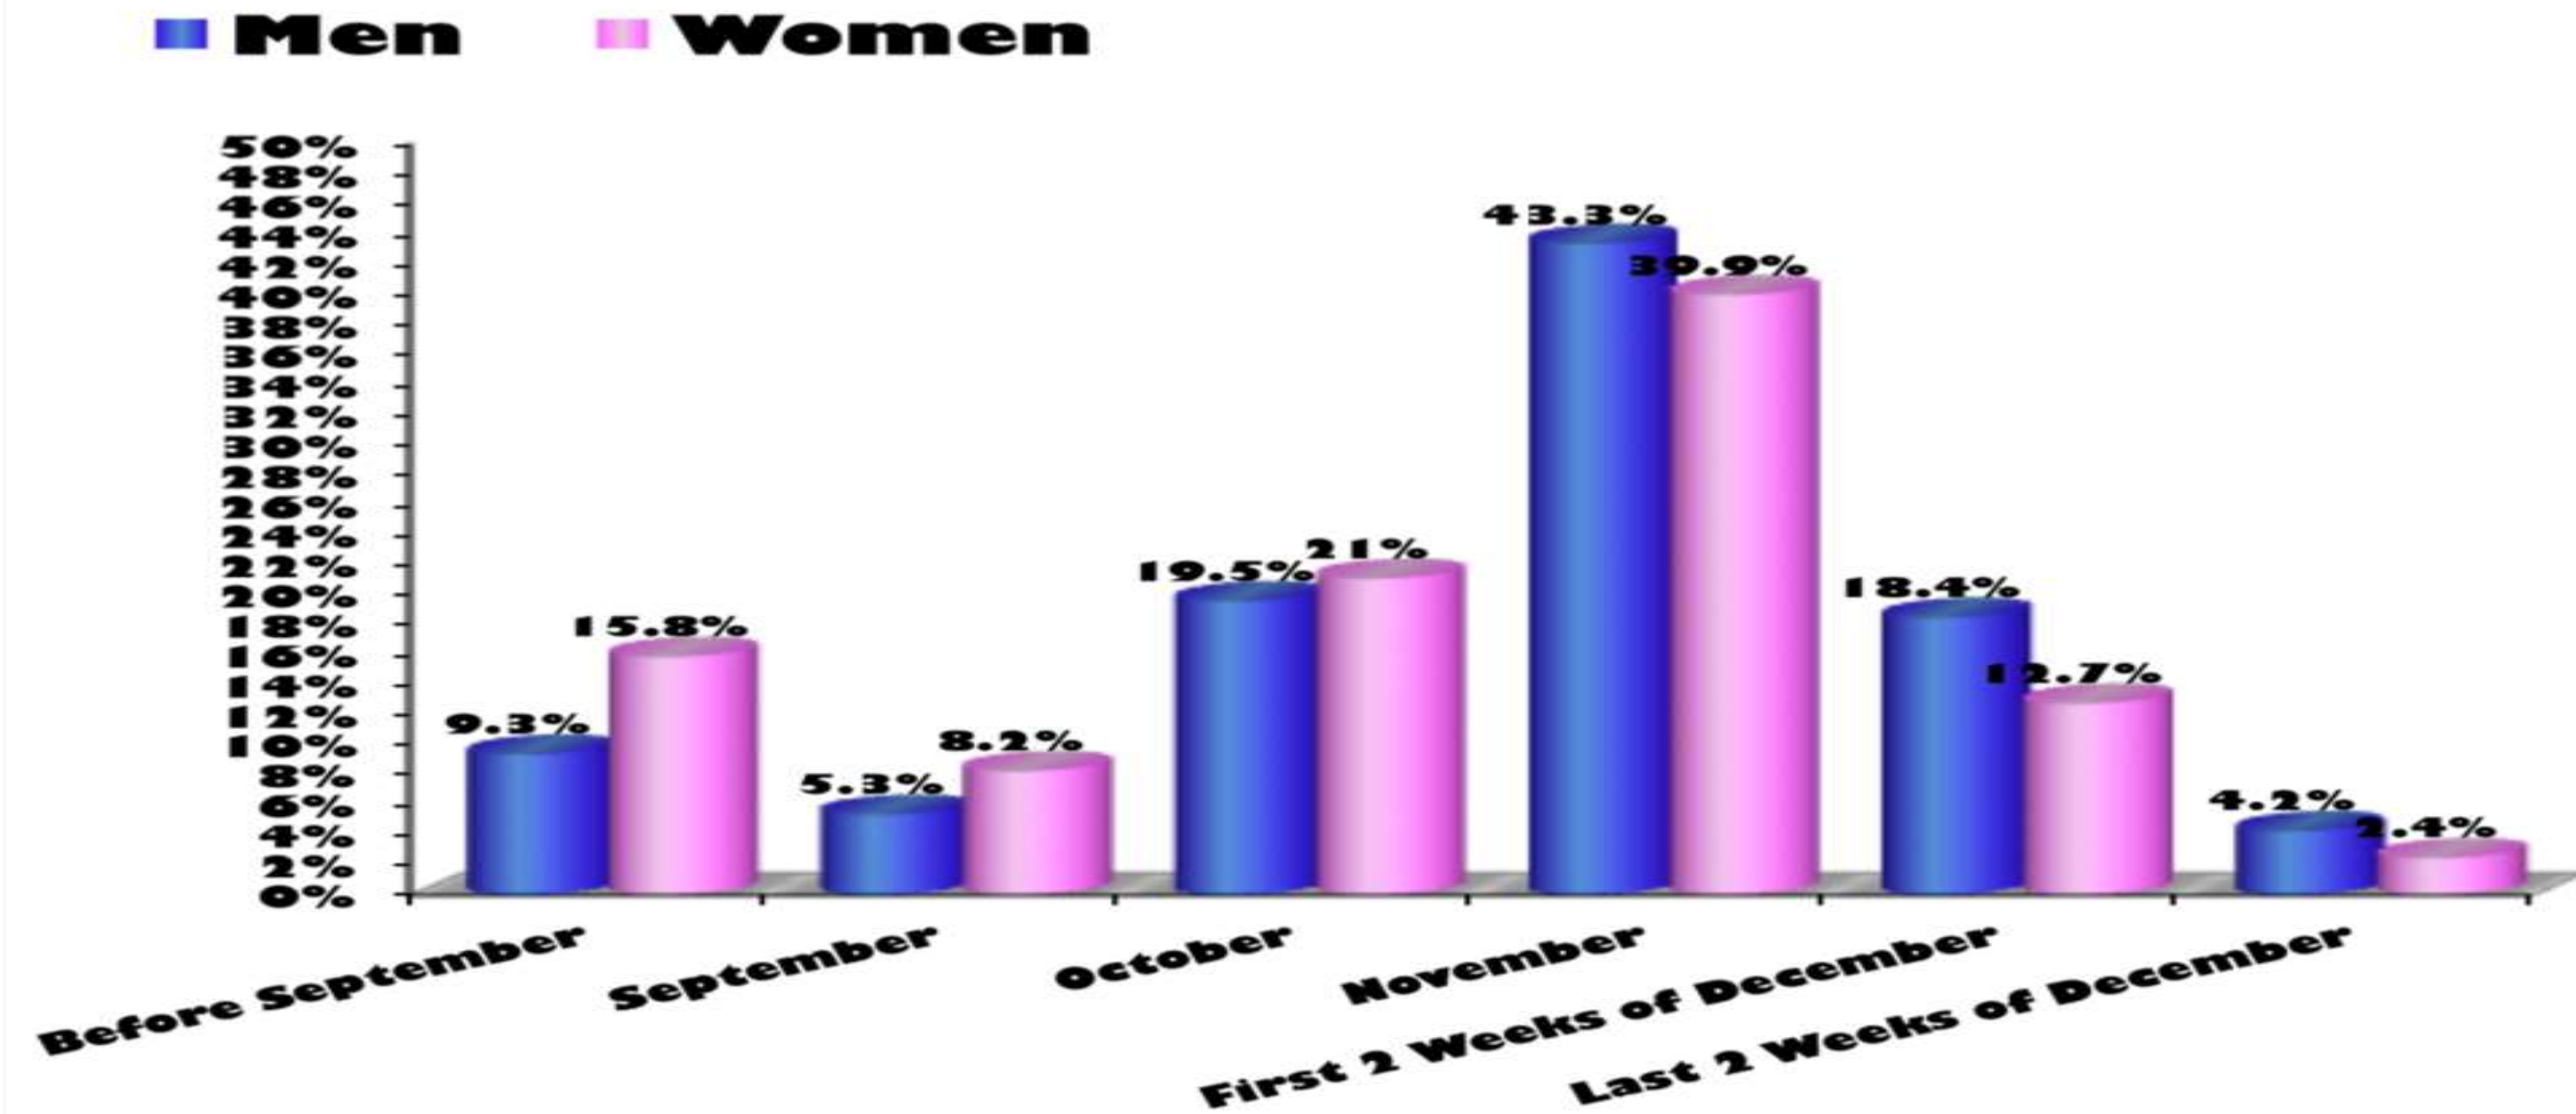

Shoppers Begins Shopping for Holidays

Remove vertical gridlines

Shoppers Begins Shopping for Holidays

■ Men ■ Women

Remove horizontal gridlines

Shoppers Begins Shopping for Holidays

3D Viewing Pipeline/Nandakumar/IT/SNSCE

Never use 3D!

Shoppers Begins Shopping for Holidays

Remove color effect (bevel)

Shoppers Begins Shopping for Holidays

Omit y-axis since points are labeled directly

Shoppers Begins Shopping for Holidays

■ Men ■ Women

Pull data labels into the ends of the bars

Shoppers Begins Shopping for Holidays

■ Men ■ Women

Make x-axis text horizontal

Shoppers Begins Shopping for Holidays

Push x-axis to background, remove tick marks