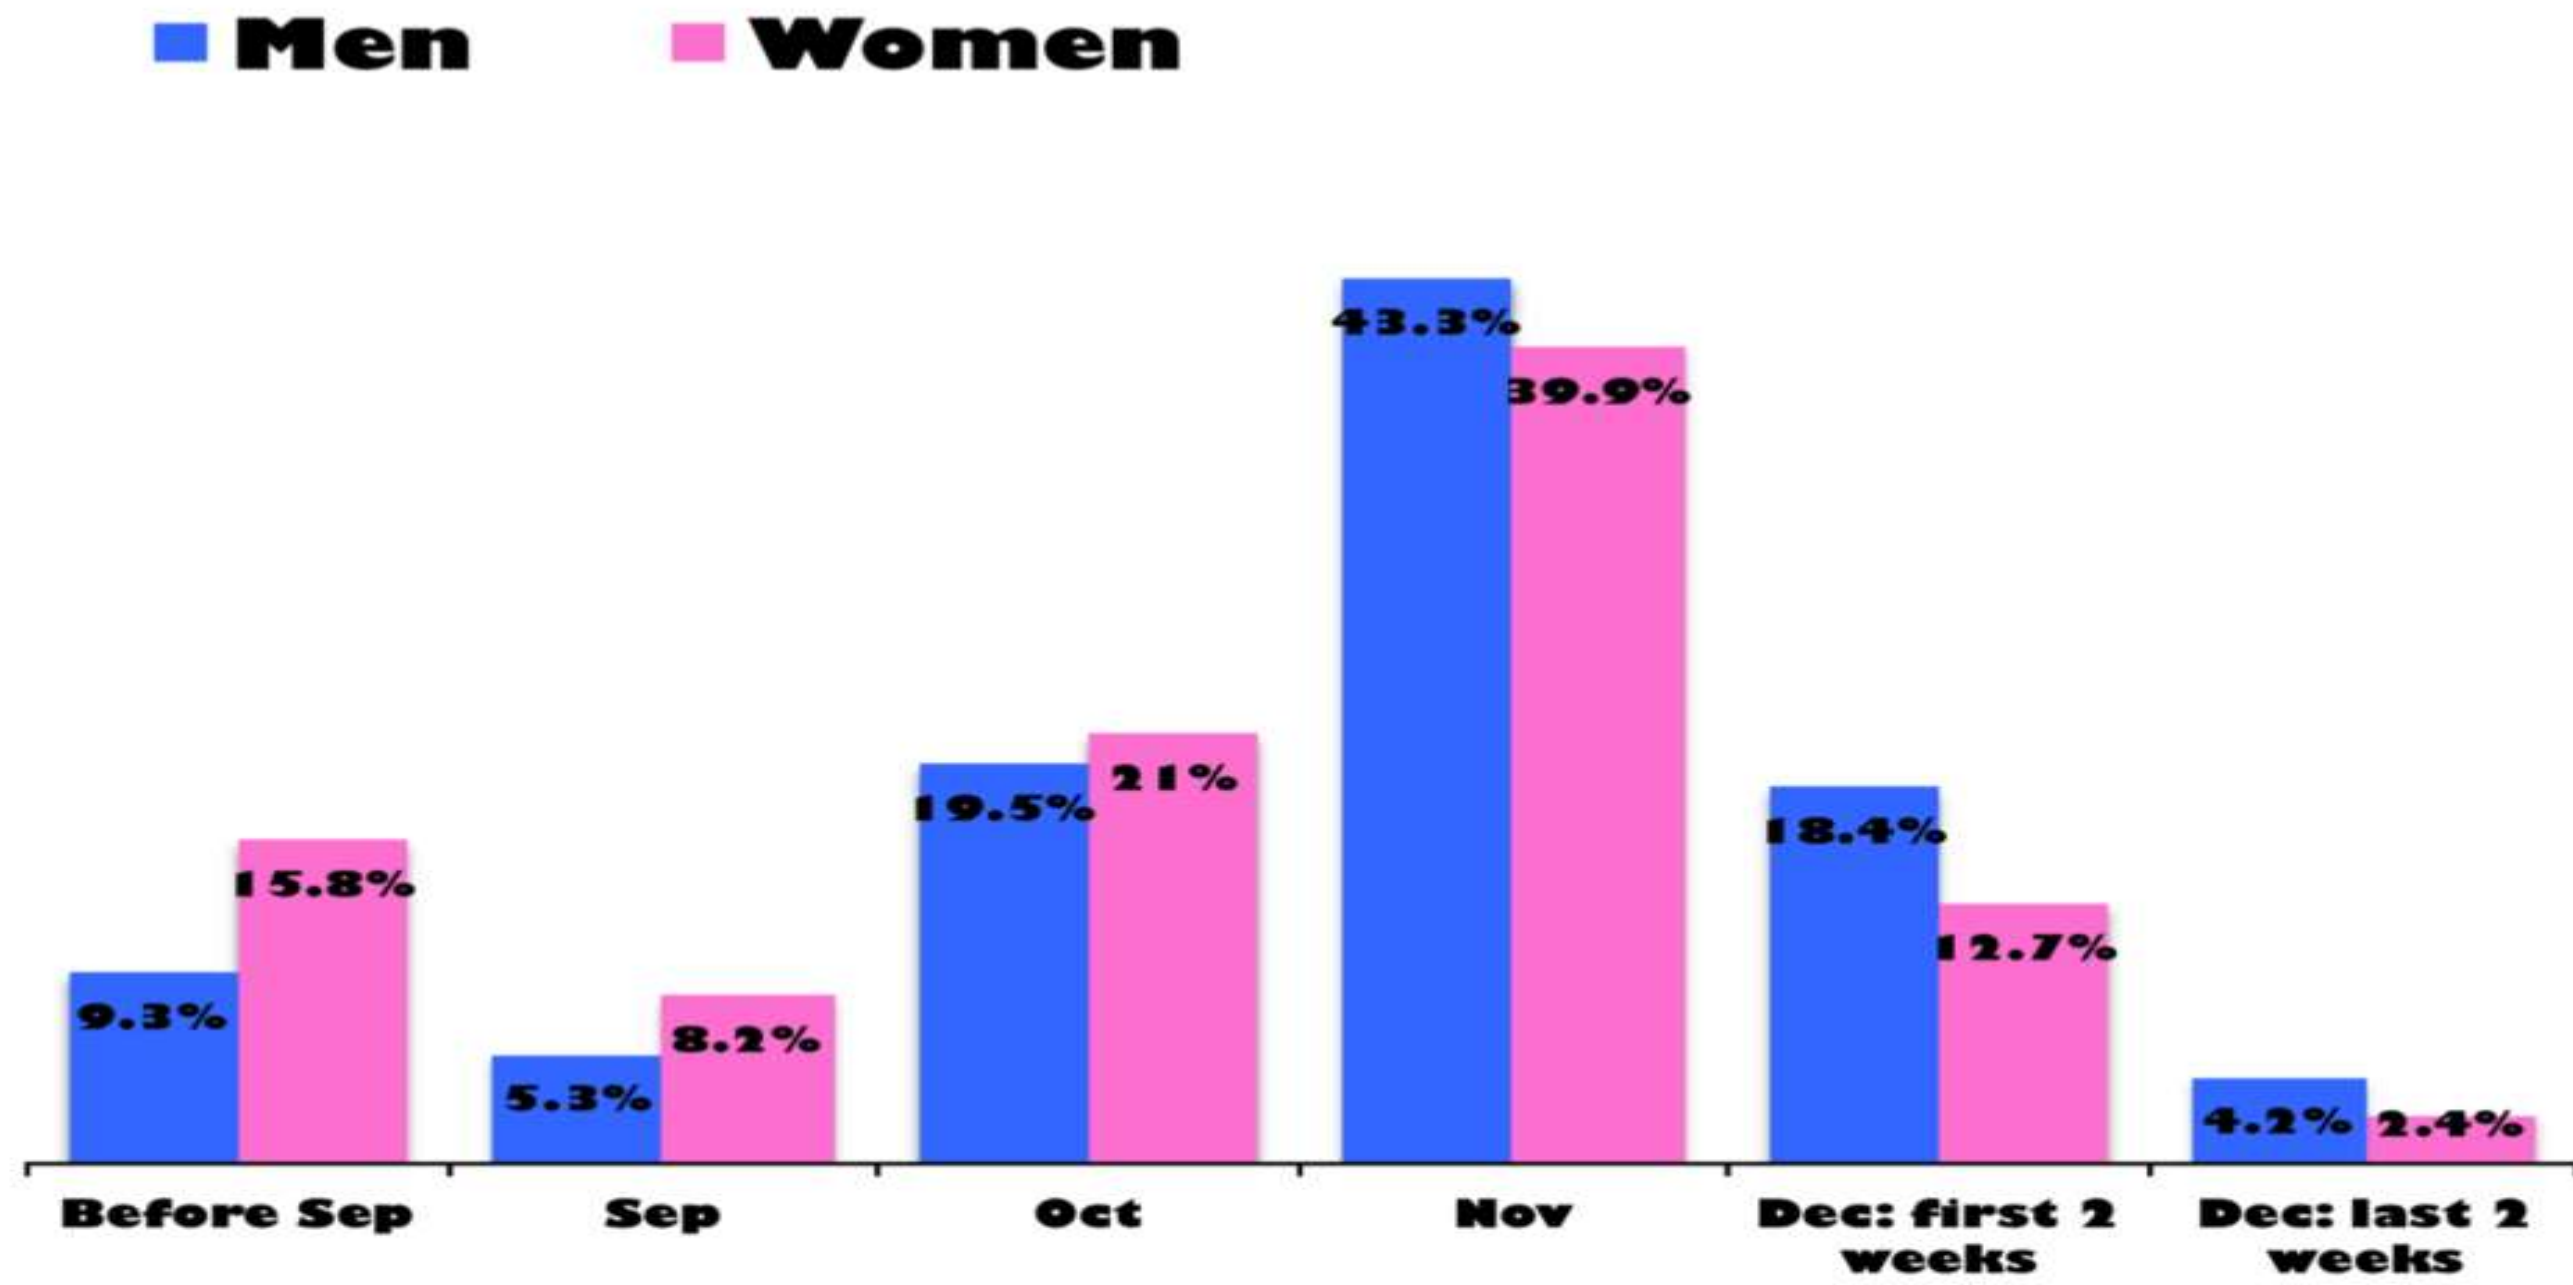

Never use 3D!

Shoppers Begins Shopping for Holidays

Remove color effect (bevel)

Shoppers Begins Shopping for Holidays

Omit y-axis since points are labeled directly

Shoppers Begins Shopping for Holidays

■ Men ■ Women

Pull data labels into the ends of the bars

Shoppers Begins Shopping for Holidays

■ Men ■ Women

Make x-axis text horizontal

Shoppers Begins Shopping for Holidays

Push x-axis to background, remove tick marks

Shoppers Begins Shopping for Holidays

■ Men ■ Women

Change that awful font!

Shoppers Begins Shopping for Holidays

Decrease legend size, position at top left

Shoppers Begin Shopping for Holidays

Data labels: round to whole #s, make white