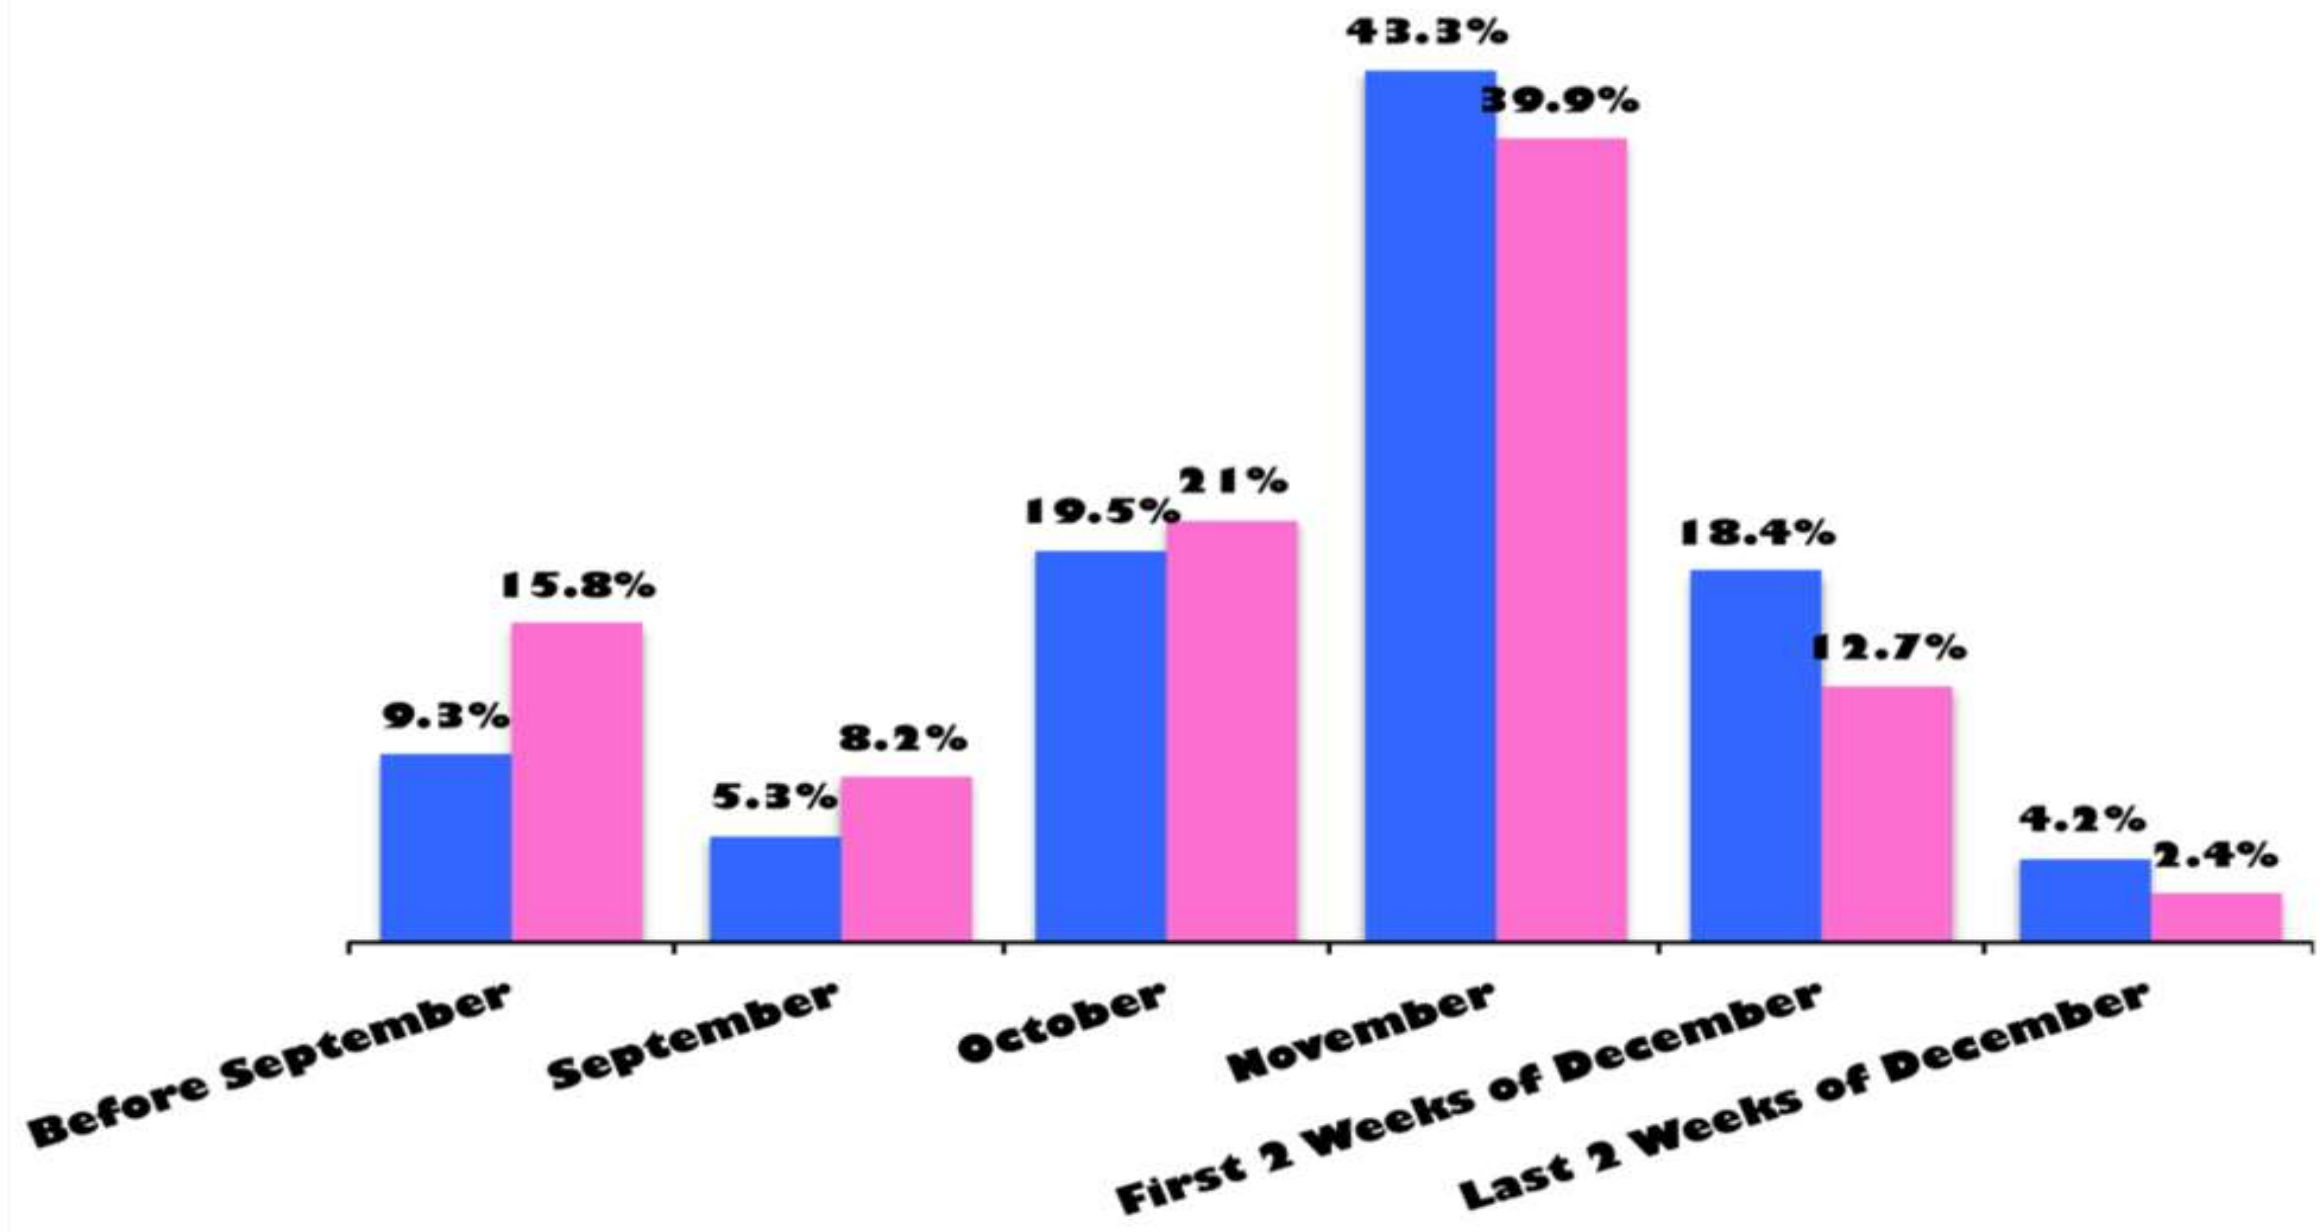

Shoppers Begins Shopping for Holidays

Remove vertical gridlines

Shoppers Begins Shopping for Holidays

■ Men ■ Women

Remove horizontal gridlines

Shoppers Begins Shopping for Holidays

3D Viewing Pipeline/Nandakumar/IT/SNSCE

Never use 3D!

Shoppers Begins Shopping for Holidays

Remove color effect (bevel)

Shoppers Begins Shopping for Holidays

Omit y-axis since points are labeled directly

Shoppers Begins Shopping for Holidays

■ Men ■ Women

Pull data labels into the ends of the bars

Shoppers Begins Shopping for Holidays

■ Men ■ Women

Make x-axis text horizontal

Shoppers Begins Shopping for Holidays

Push x-axis to background, remove tick marks