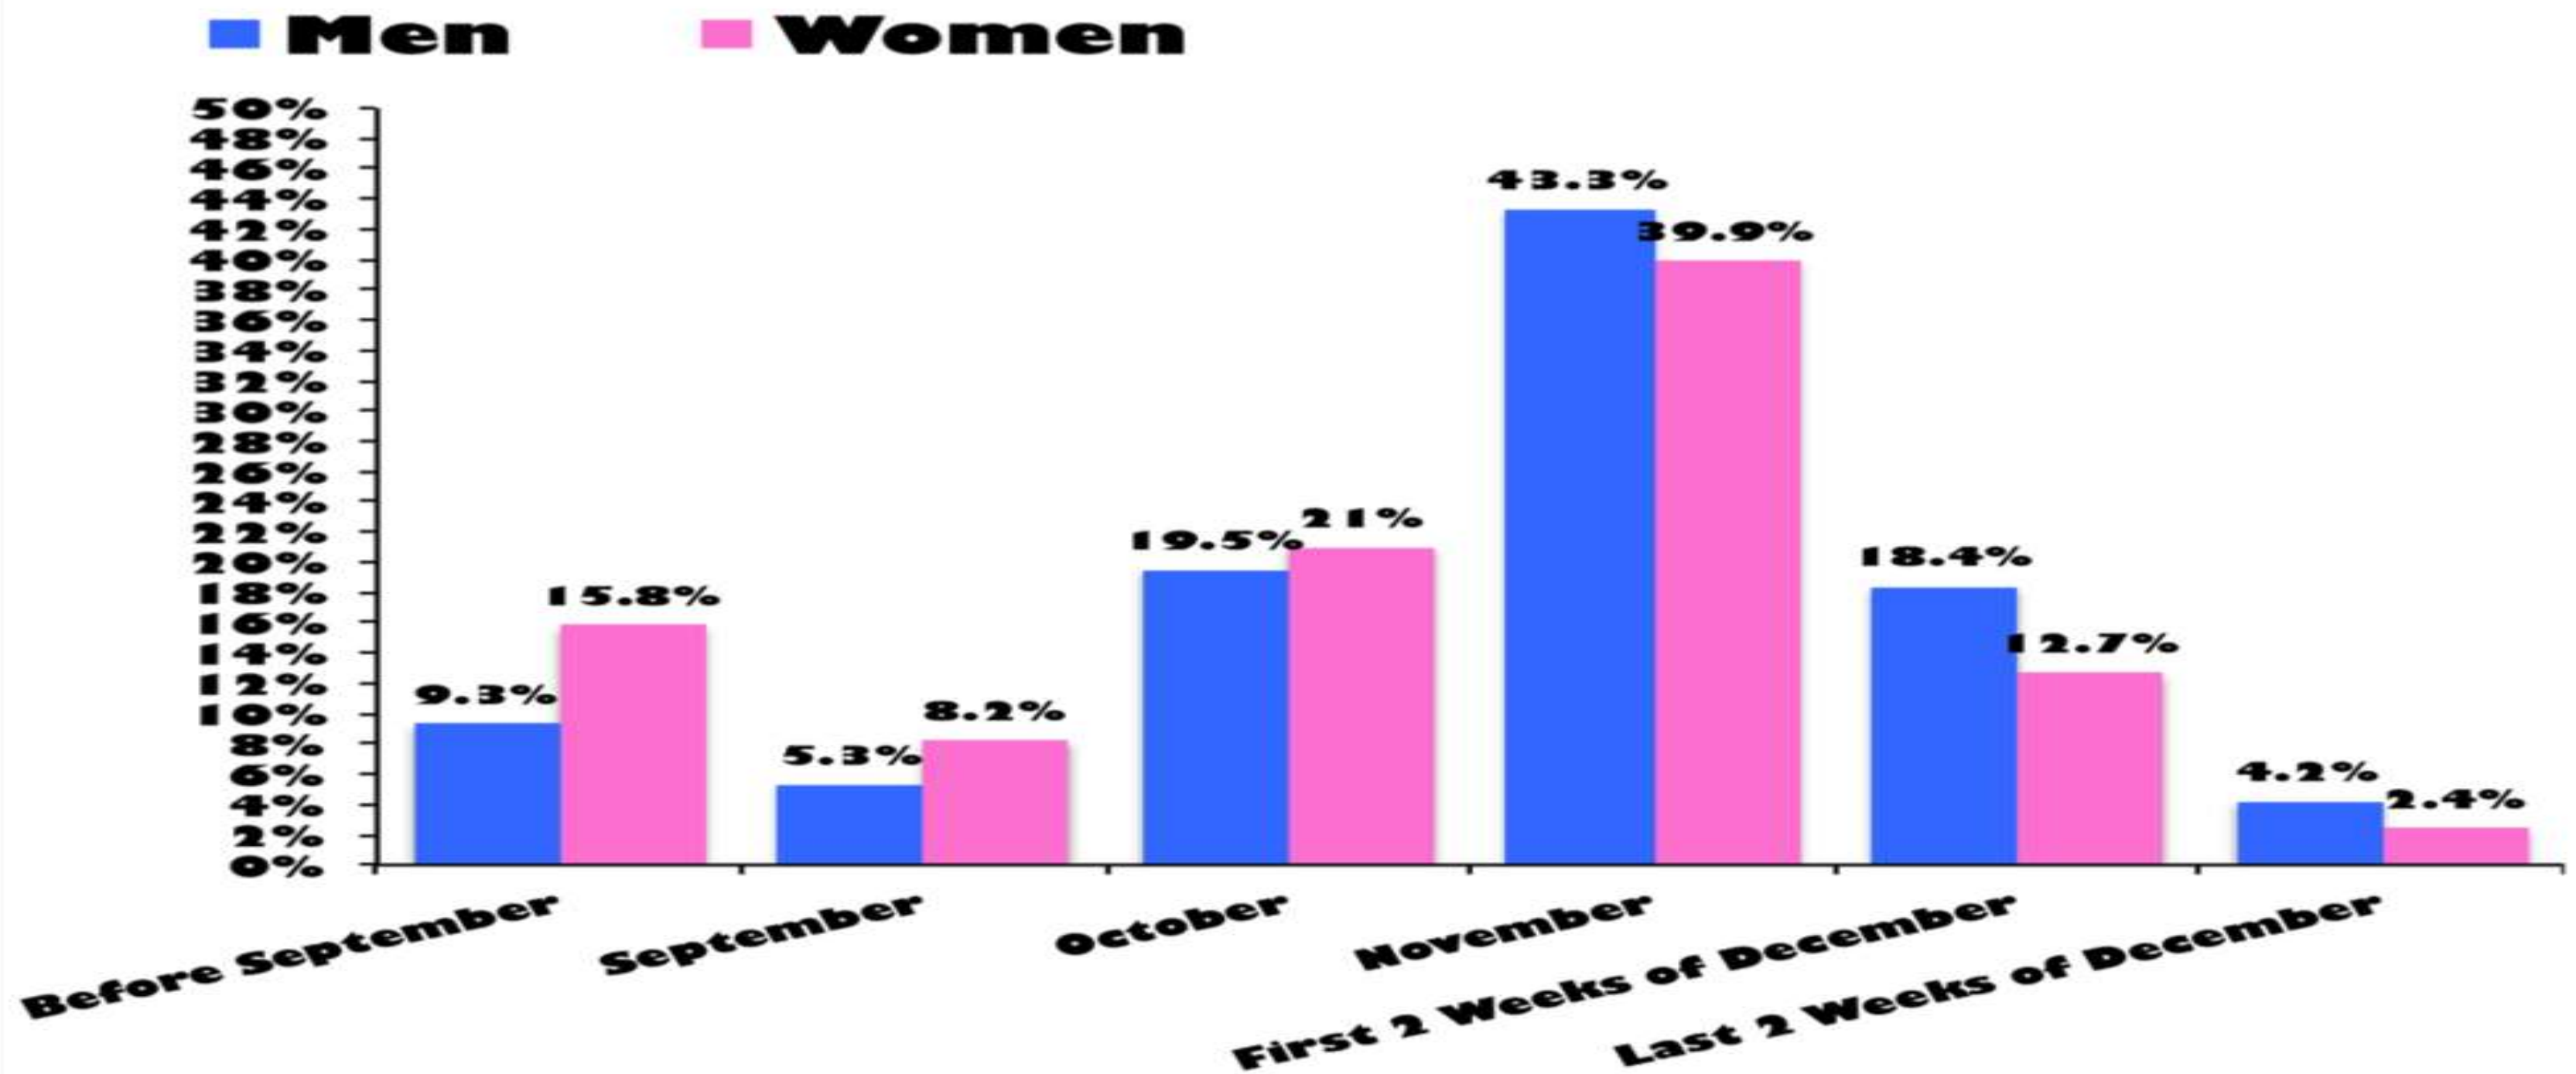

Shoppers Begins Shopping for Holidays

Remove vertical gridlines

Shoppers Begins Shopping for Holidays

■ Men ■ Women

Remove horizontal gridlines

Shoppers Begins Shopping for Holidays

3D Viewing Pipeline/Nandakumar/IT/SNSCE

Never use 3D!

Shoppers Begins Shopping for Holidays

Remove color effect (bevel)

Shoppers Begins Shopping for Holidays

Omit y-axis since points are labeled directly

Shoppers Begins Shopping for Holidays

■ Men ■ Women