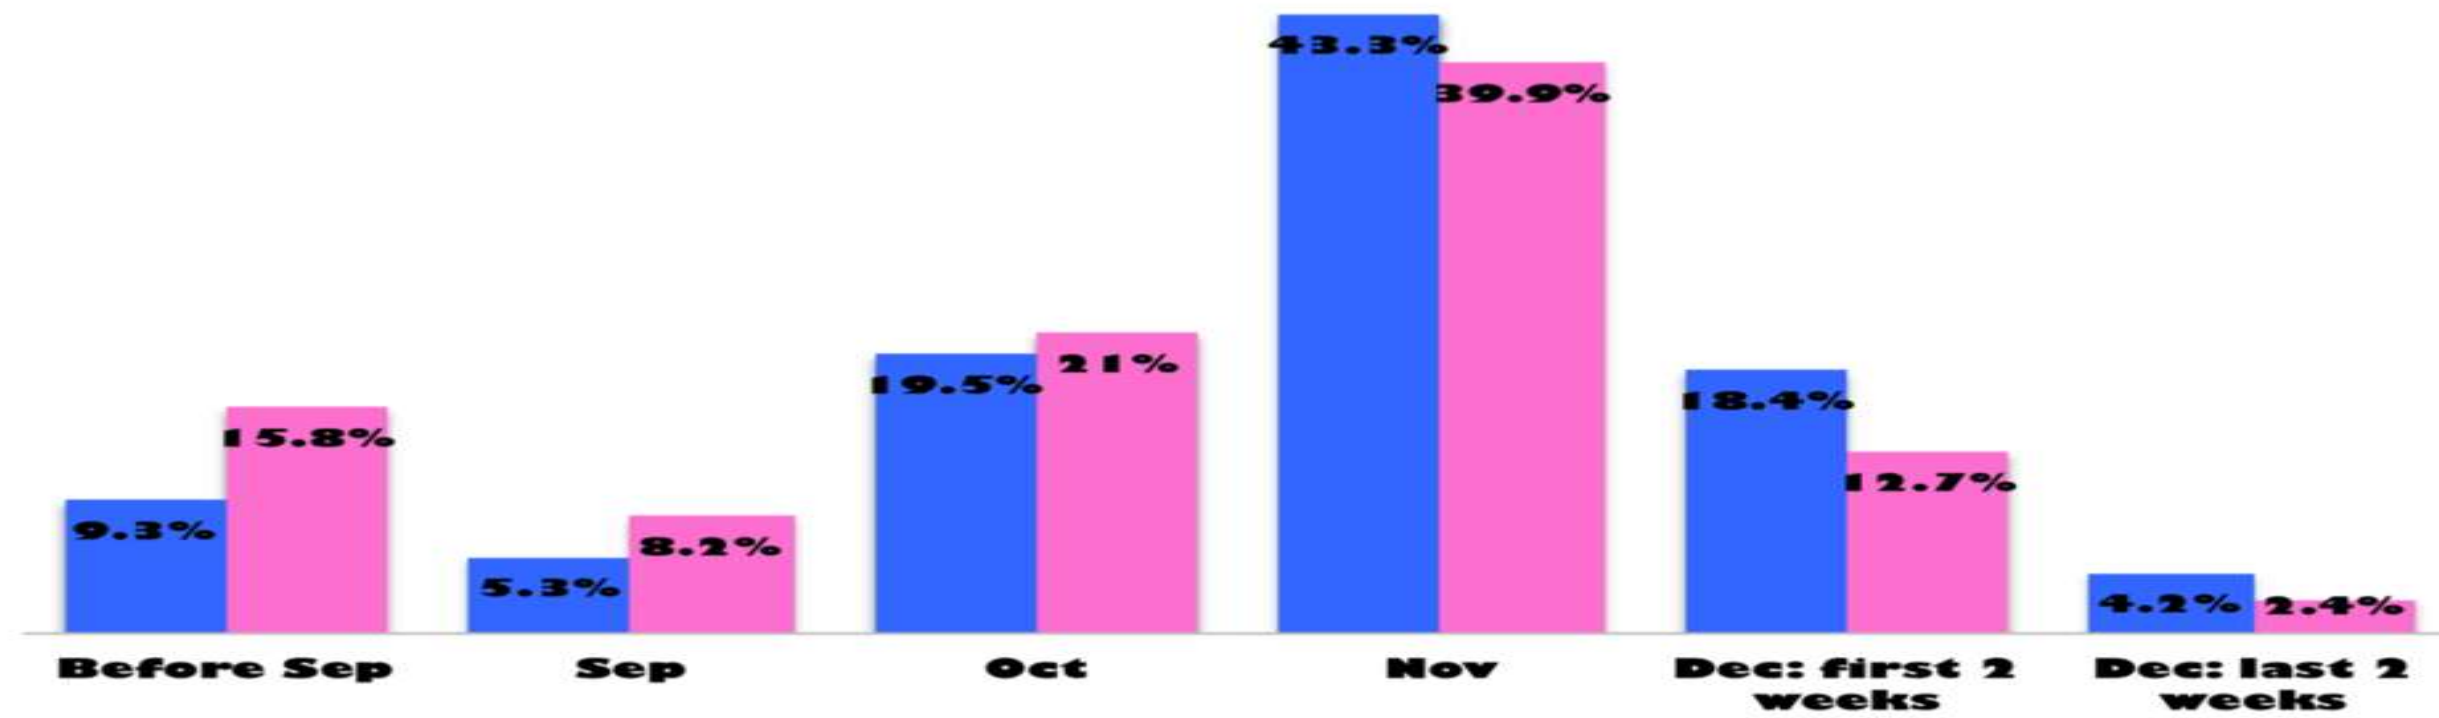

Never use 3D!

Shoppers Begins Shopping for Holidays

Remove color effect (bevel)

Shoppers Begins Shopping for Holidays

Omit y-axis since points are labeled directly

Shoppers Begins Shopping for Holidays

■ Men ■ Women

Pull data labels into the ends of the bars

Shoppers Begins Shopping for Holidays

■ Men ■ Women

Make x-axis text horizontal

Shoppers Begins Shopping for Holidays

Push x-axis to background, remove tick marks

Shoppers Begins Shopping for Holidays

■ Men ■ Women

Change that awful font!

Shoppers Begins Shopping for Holidays

Decrease legend size, position at top left

Shoppers Begin Shopping for Holidays

Data labels: round to whole #s, make white