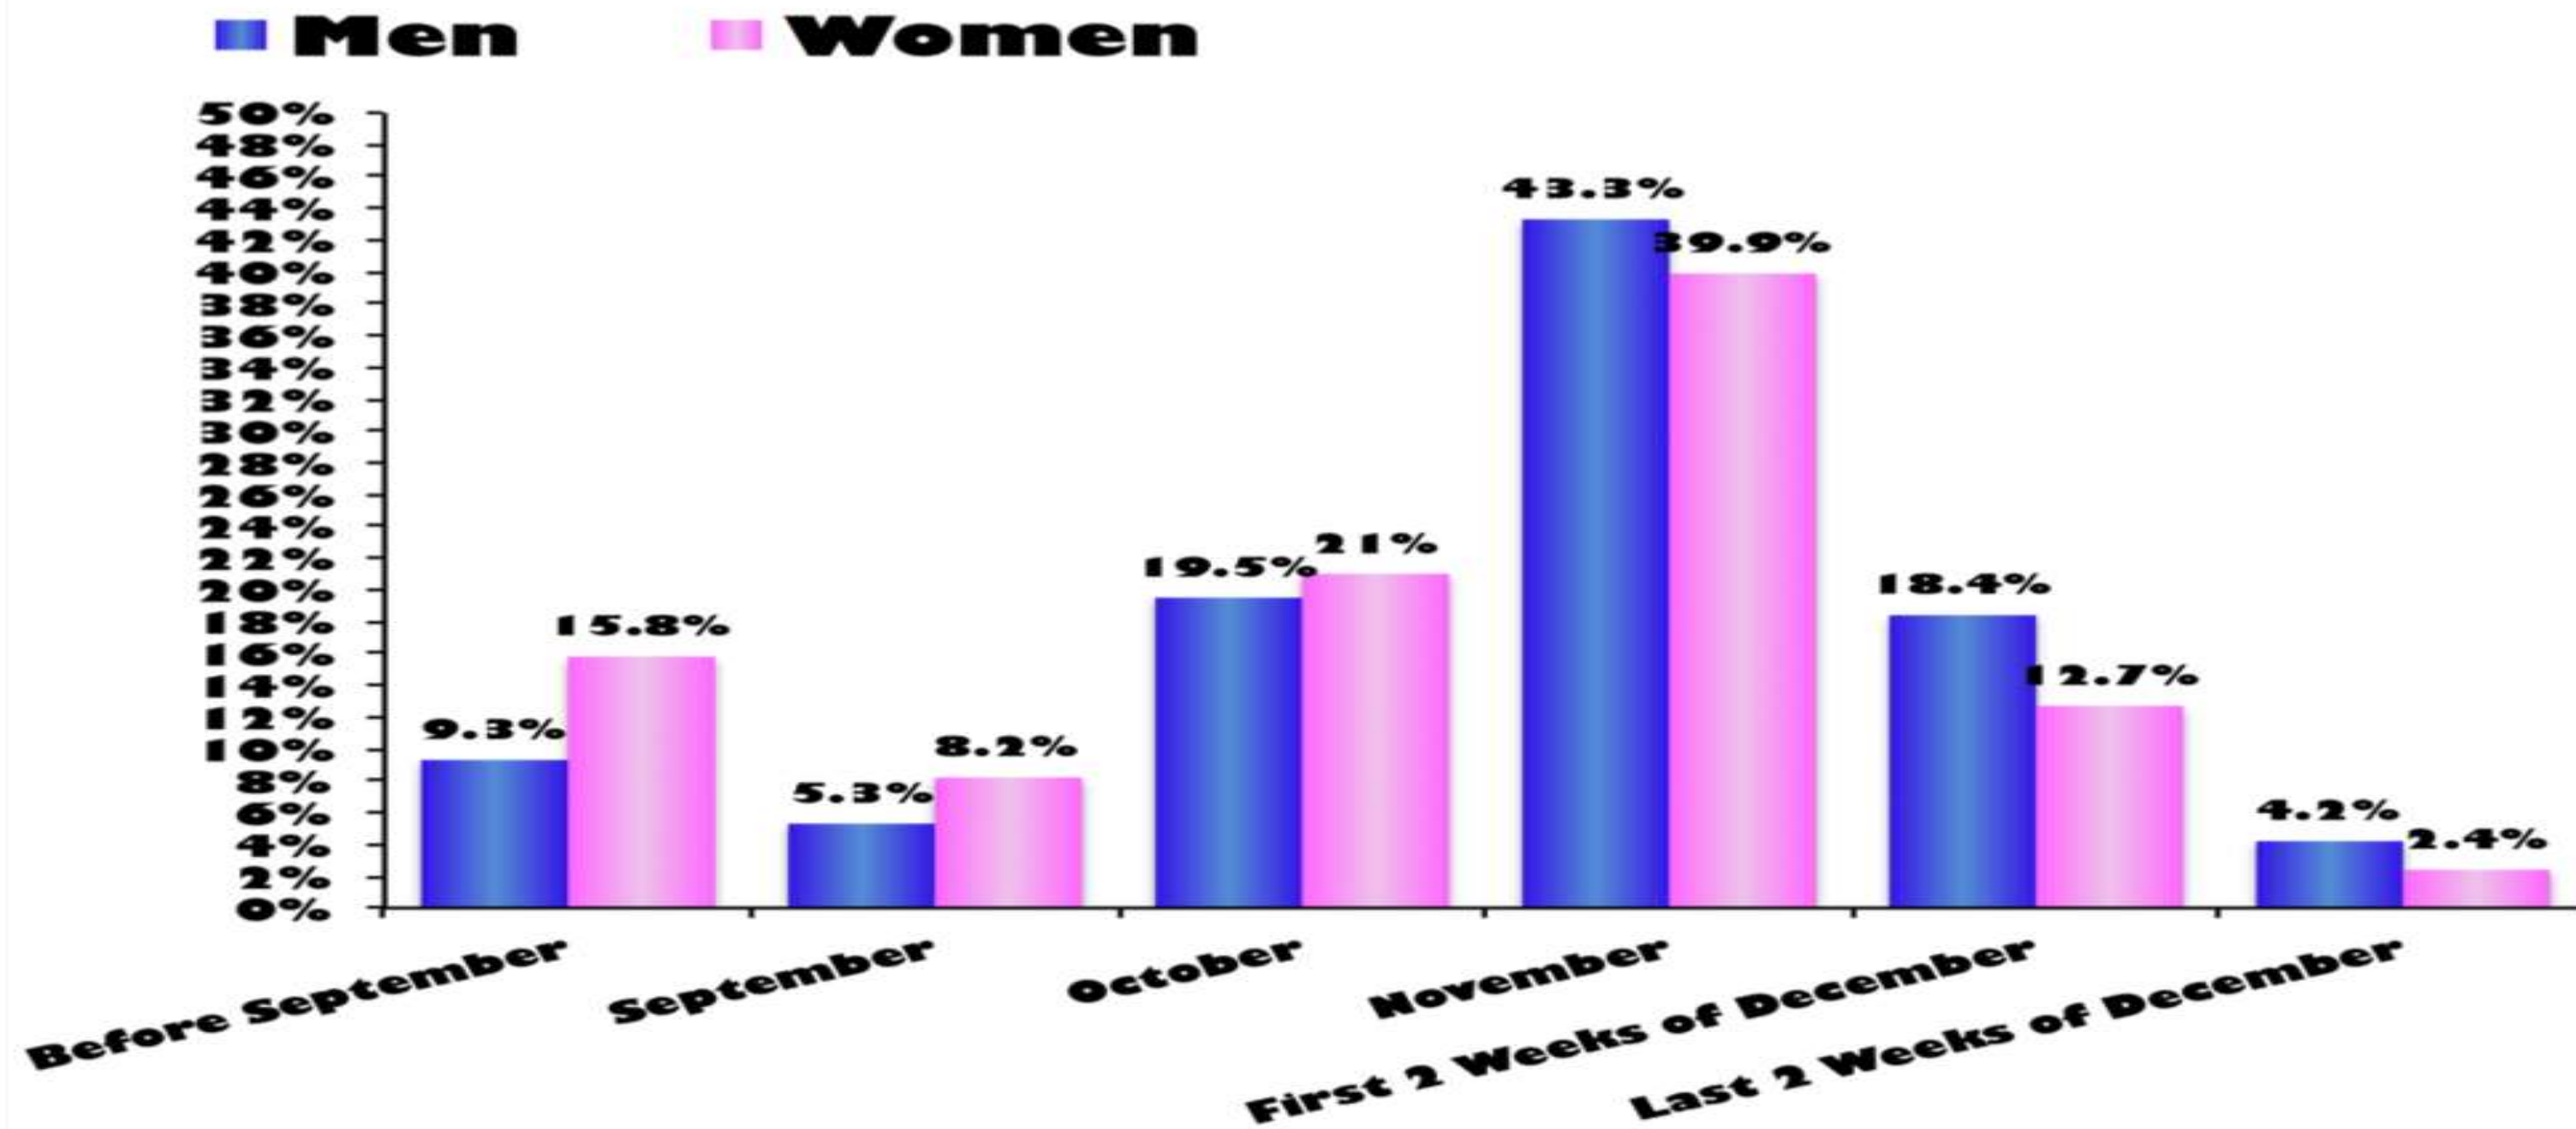

Shoppers Begins Shopping for Holidays

Remove vertical gridlines

Shoppers Begins Shopping for Holidays

■ Men ■ Women

Remove horizontal gridlines

Shoppers Begins Shopping for Holidays

3D Viewing Pipeline/Nandakumar/IT/SNSCE

Never use 3D!

Shoppers Begins Shopping for Holidays

Remove color effect (bevel)

Shoppers Begins Shopping for Holidays

Omit y-axis since points are labeled directly

Shoppers Begins Shopping for Holidays

■ Men ■ Women